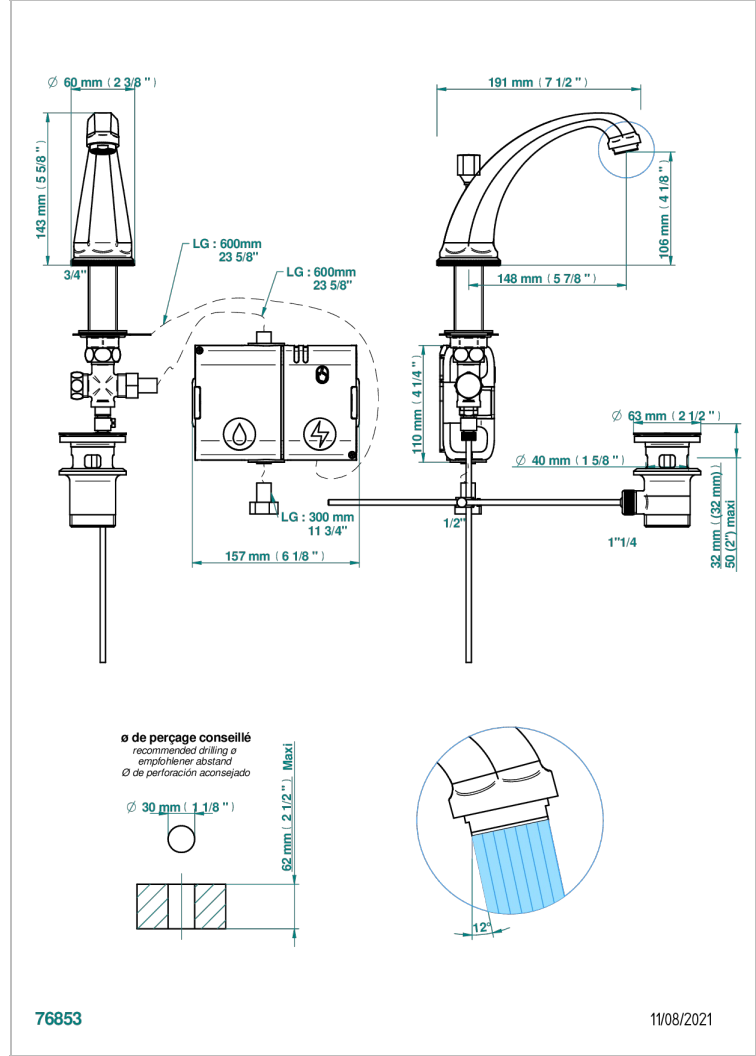

Basin spout, high model, with capacitive electronic detection, with waste

76853

11/08/2021

CHARACTERISTIC

- Tradition
- Basin spout, high model, with capacitive electronic detection, with waste

AVAILABLE FINITIONS