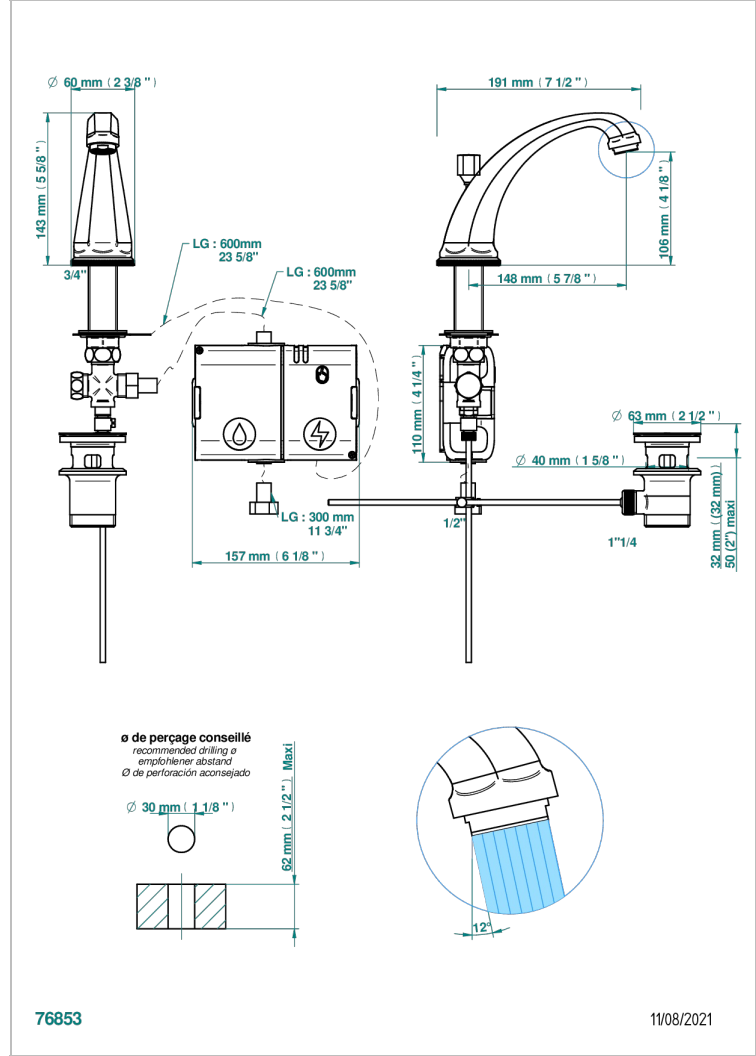

Basin spout, high model, with capacitive electronic detection, with waste

### EIGENSCHAFTEN

- Tradition
- Basin spout, high model, with capacitive electronic detection, with waste