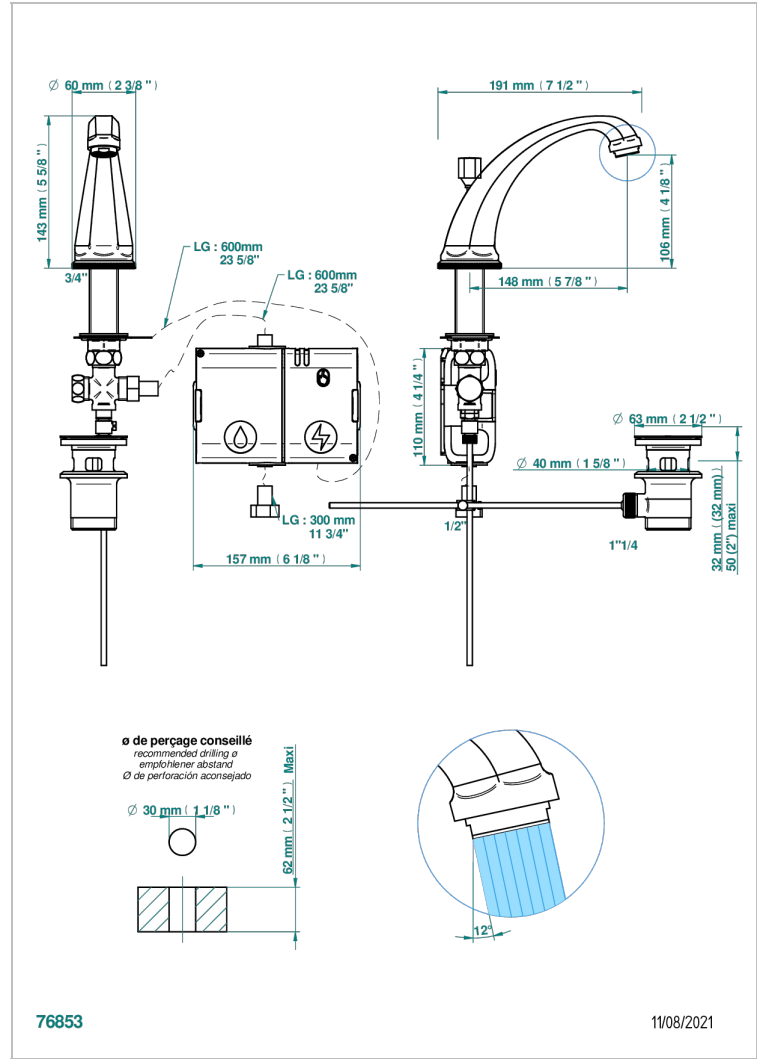

ART DECO CRYSTAL

A56-172E

THG
PARIS

Basin spout, high model, with capacitive electronic detection, with waste

76853

11/08/2021

CHARACTERISTIC

- Art Déco Crystal
- Basin spout, high model, with capacitive electronic detection, with waste