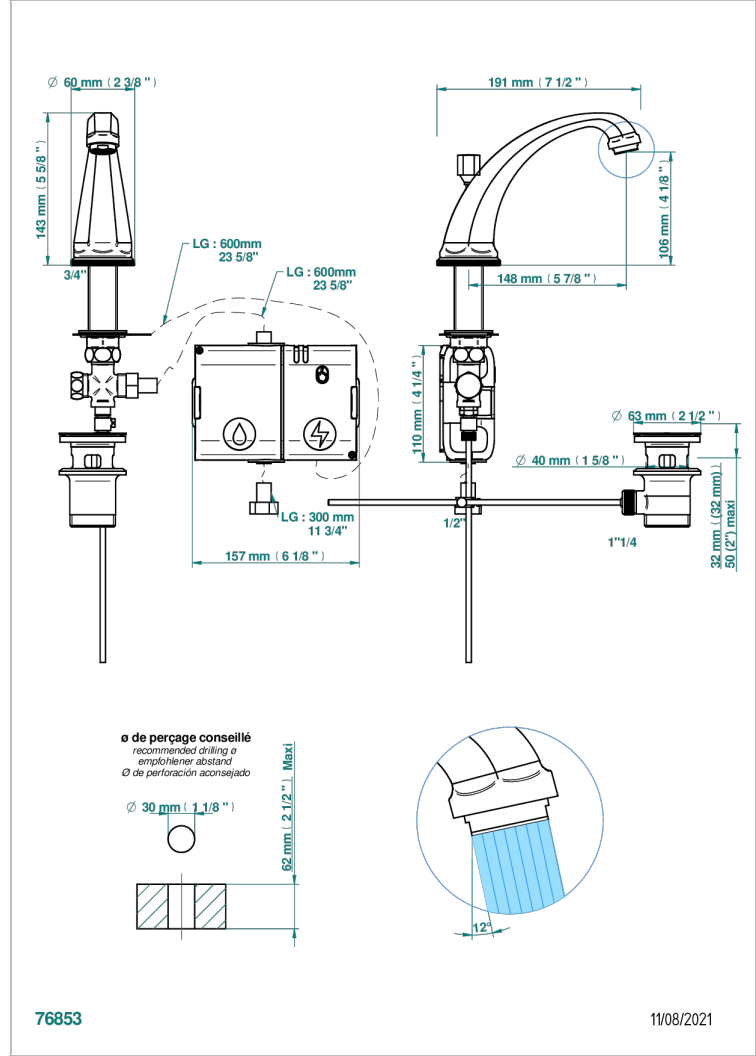

ART DECO, KRISTALL

A56-172E

Basin spout, high model, with capacitive electronic detection, with waste

76853

11/08/2021

EIGENSCHAFTEN

- Art Déco, Kristall
- Basin spout, high model, with capacitive electronic detection, with waste

Pvd nickel matt - H56
 Pvd umber - H66
 Pvd umber matt - H67
 Silbernickel - B01