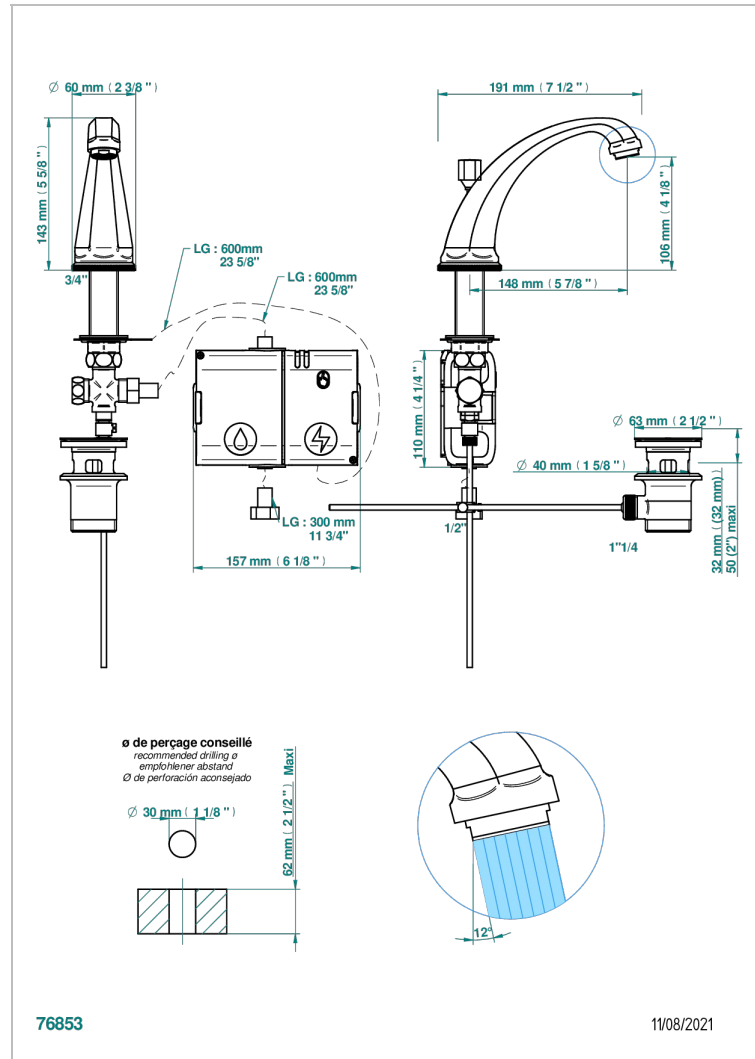

ART DECO CRISTAL

A56-172E

THG[®]
PARIS

Basin spout, high model, with capacitive electronic detection, with waste

ХАРАКТЕРИСТИКИ

- Art Déco cristal
- Basin spout, high model, with capacitive electronic detection, with waste