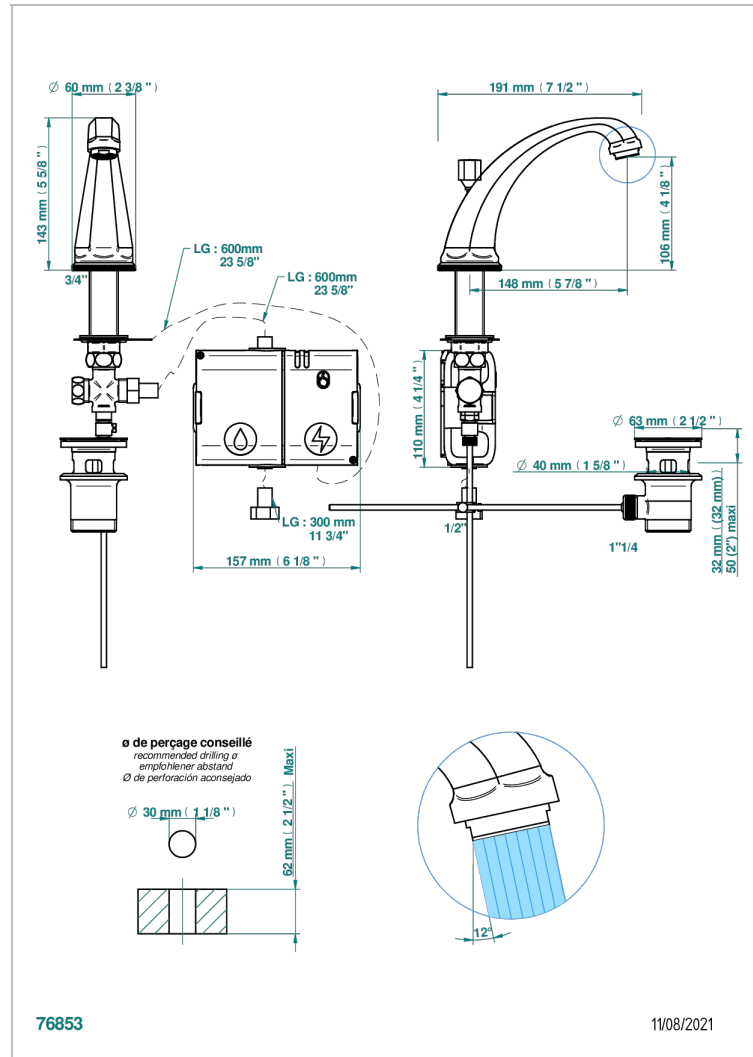

ART DECO CRYSTAL

A56-172E

Basin spout, high model, with capacitive electronic detection, with waste

特色

- Art Déco Crystal
- Basin spout, high model, with capacitive electronic detection, with waste

可选饰面

Black ceram - D30
Blush PVD - H62
Graphite PVD - H64
Matt Umber PVD - H67
Matt blush PVD - H60
Matt graphite PVD - H65