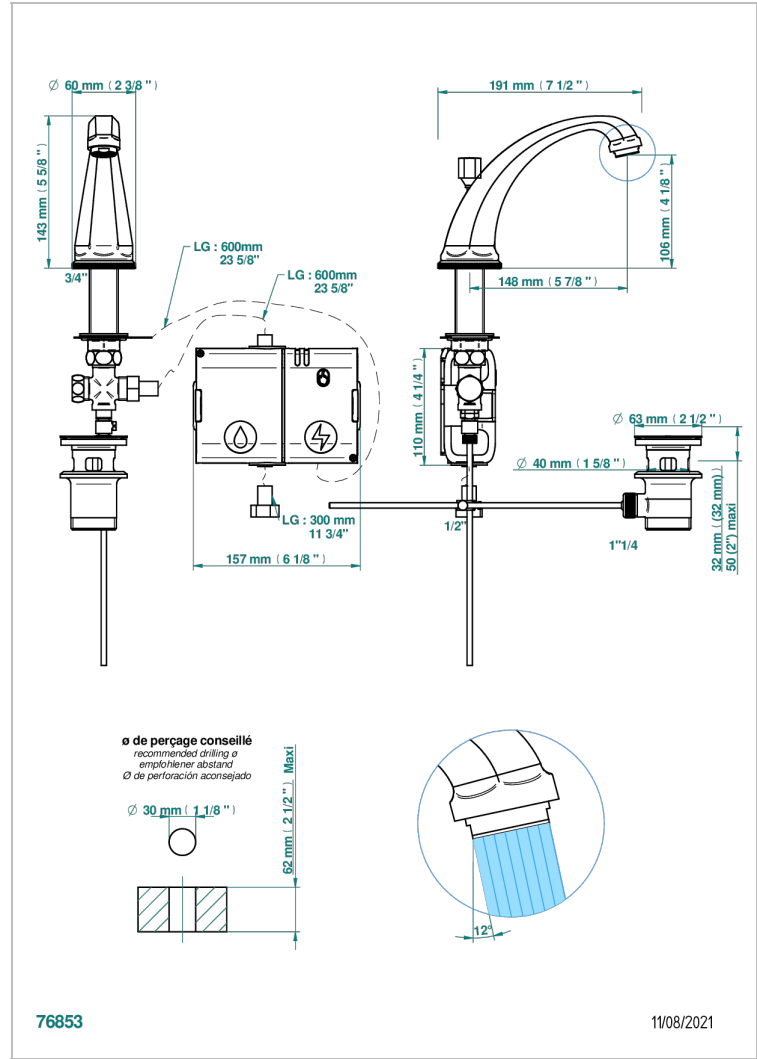

Basin spout, high model, with capacitive electronic detection, with waste

## CARACTERÍSTICAS

- Art Déco
- Basin spout, high model, with capacitive electronic detection, with waste