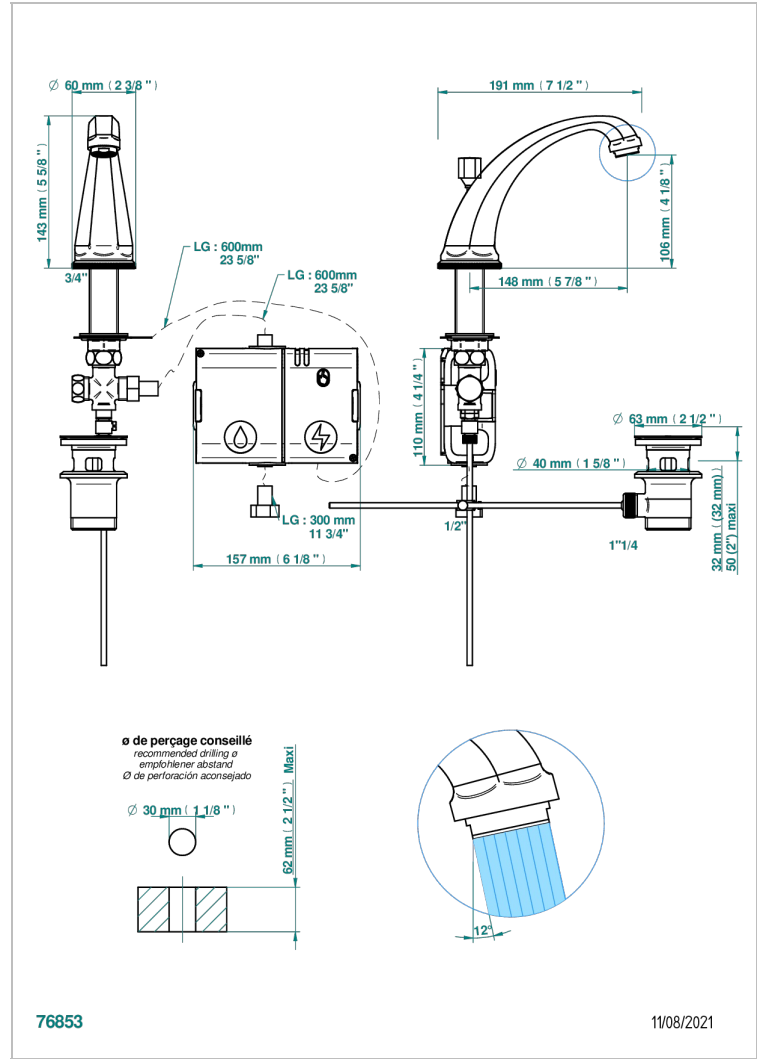

Basin spout, high model, with capacitive electronic detection, with waste

CHARACTERISTIC

- Art Déco
- Basin spout, high model, with capacitive electronic detection, with waste

AVAILABLE FINITIONS

Antique nickel - H28
Black ceram - D30
Blush PVD - H62
Brass color PVD - H49
Brown bronze color PVD - F33
Gold color PVD - H52