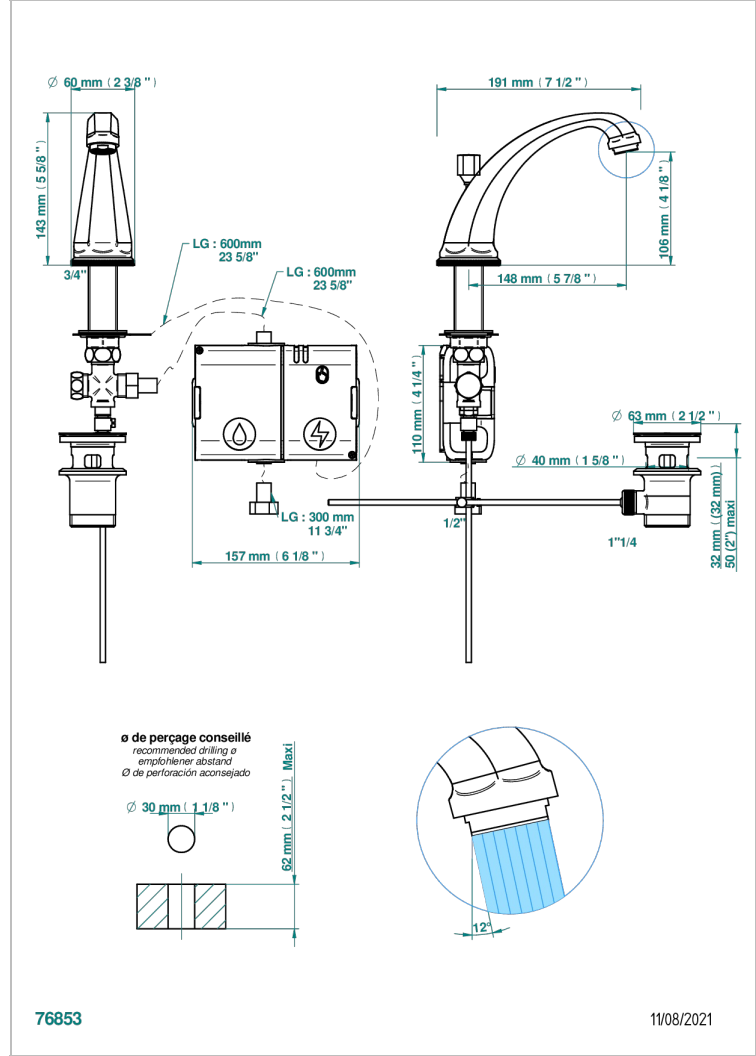

Basin spout, high model, with capacitive electronic detection, with waste

CHARACTERISTIC

- Art Déco
- Basin spout, high model, with capacitive electronic detection, with waste

AVAILABLE FINITIONS

Antique nickel - H28
Black ceram - D30
Blush PVD - H62
Brass color PVD - H49
Brown bronze color PVD - F33
Gold color PVD - H52