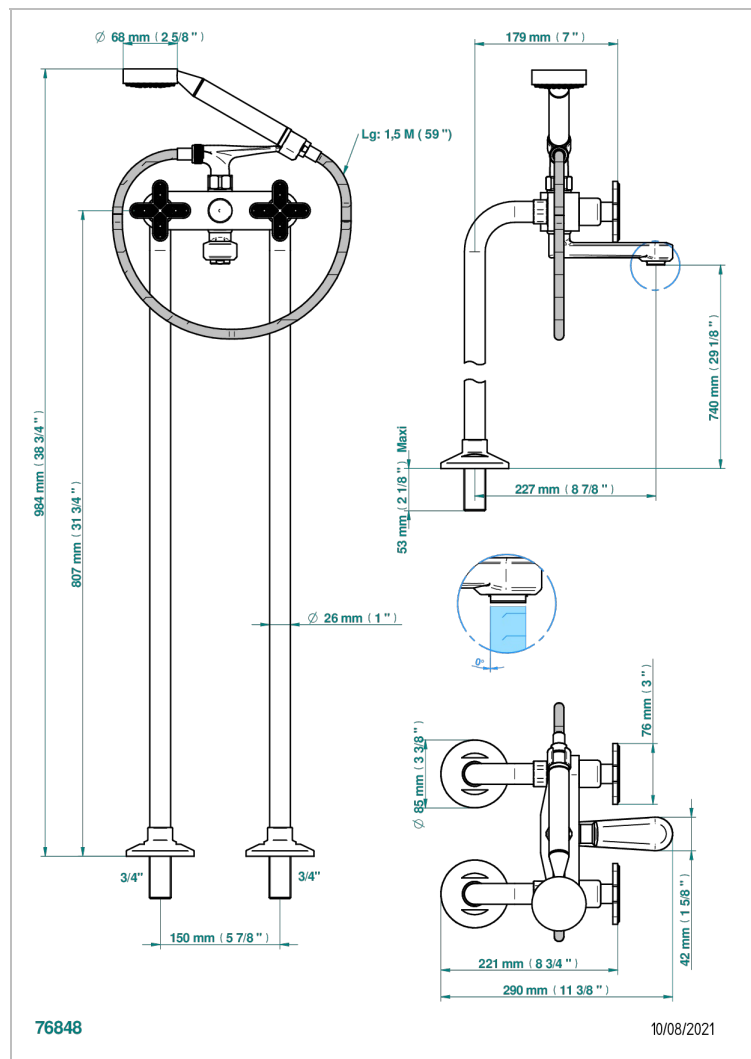

# PROFIL LALIQUE CLEAR CRYSTAL

A6G-13CS

Bath shower tub filler with floor risers

THG<sup>®</sup>  
PARIS

## CHARACTERISTIC

- ACS : 21ACCLY034