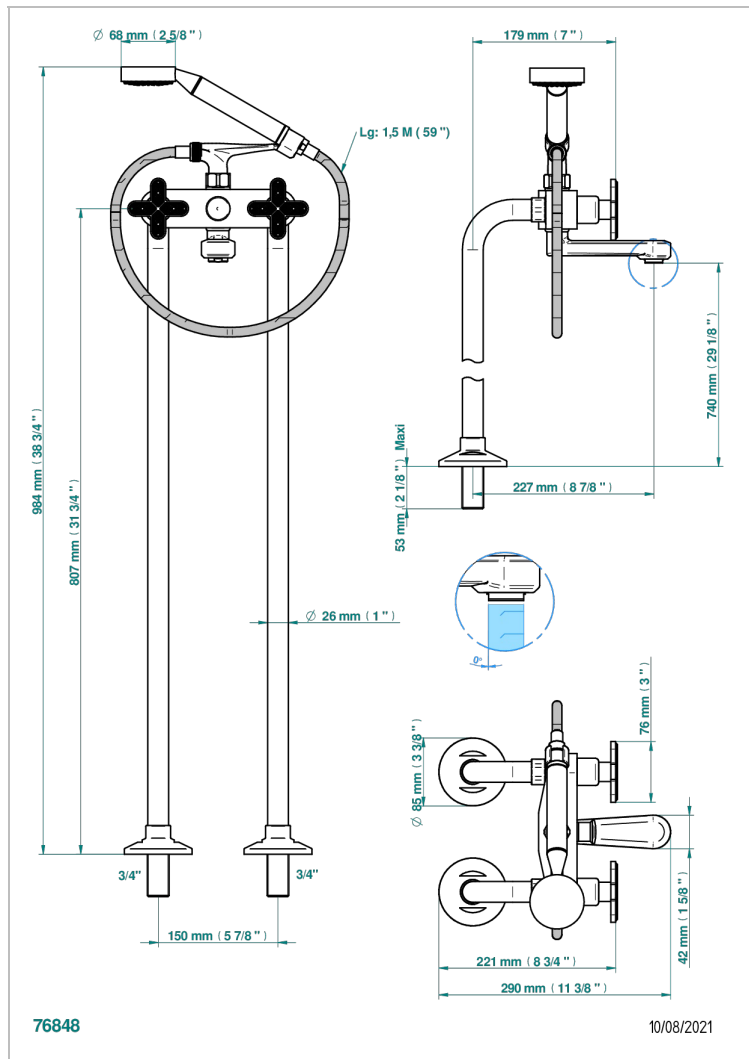

# PROFIL LALIQUE CLEAR CRYSTAL

A6G-13CS

Free-standing bath/shower mixer with upright connections

THG<sup>®</sup>  
PARIS

## CHARACTERISTIC

- ACS : 21ACCLY034

## RELATED SKU'S

- Ref. G00-13800A Set of installation for tub filler