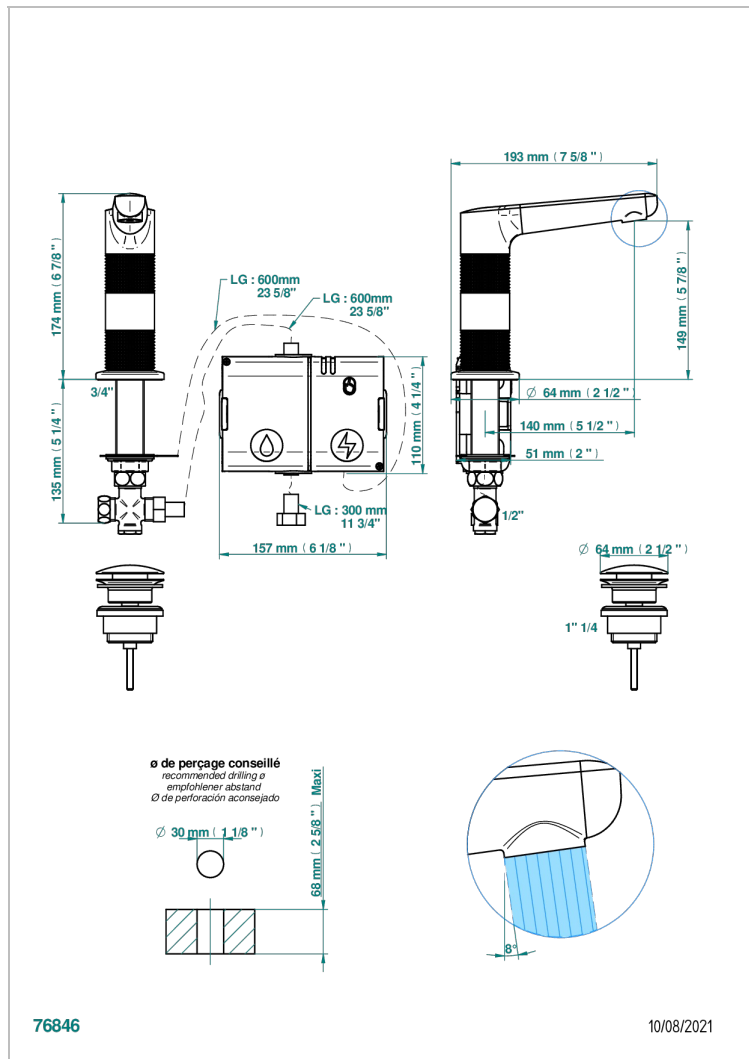

# SYSTEM DIAMOND METAL WITH LEVER

G9D-172E

Basin spout, high model, with capacitive electronic detection, with waste

## CARACTERÍSTICAS

- System Diamond Metal with lever
- Basin spout, high model, with capacitive electronic detection, with waste