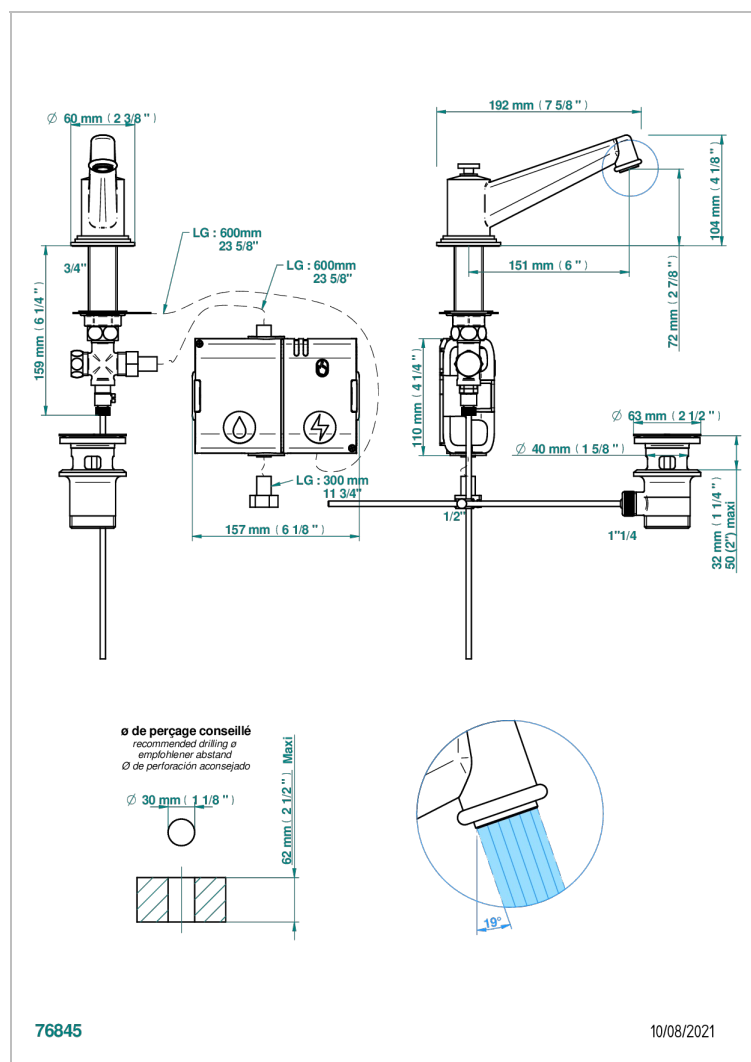

FAUBOURG METAL WITH LEVER

G2U-172E

Basin spout, high model, with capacitive electronic detection, with waste

CHARACTERISTIC

- Faubourg Metal with lever
- Basin spout, high model, with capacitive electronic detection, with waste