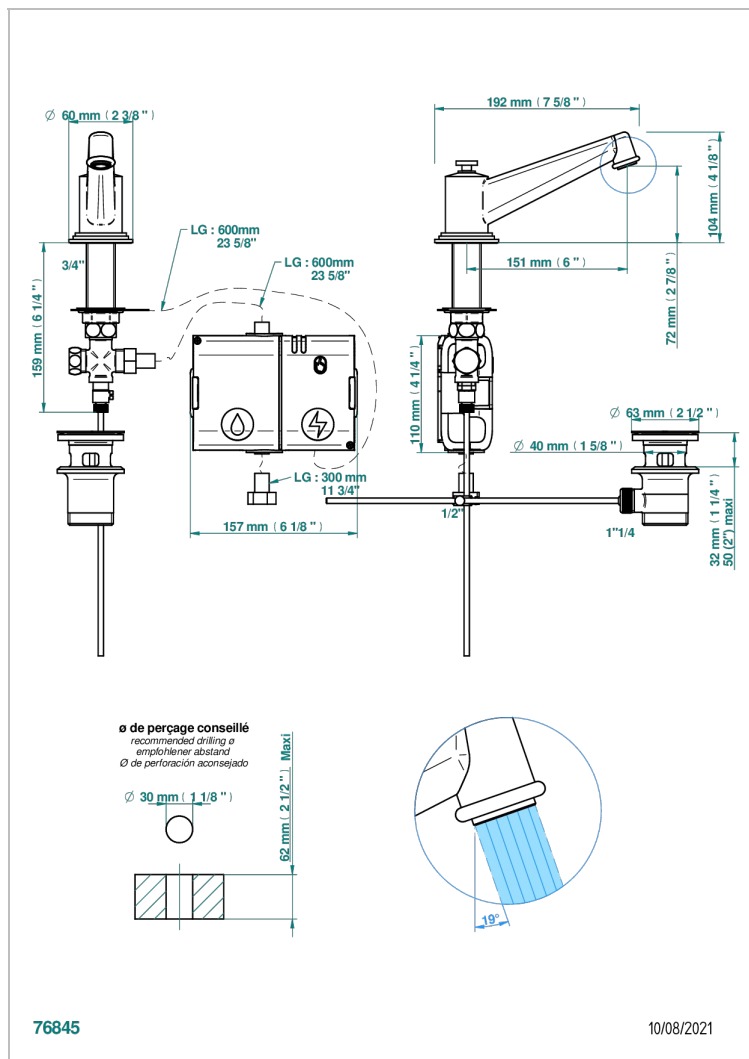

# FAUBOURG METAL CON MANETAS

G2U-172E

Basin spout, high model, with capacitive electronic detection, with waste

## CARACTERÍSTICAS

- Faubourg metal con manetas
- Basin spout, high model, with capacitive electronic detection, with waste