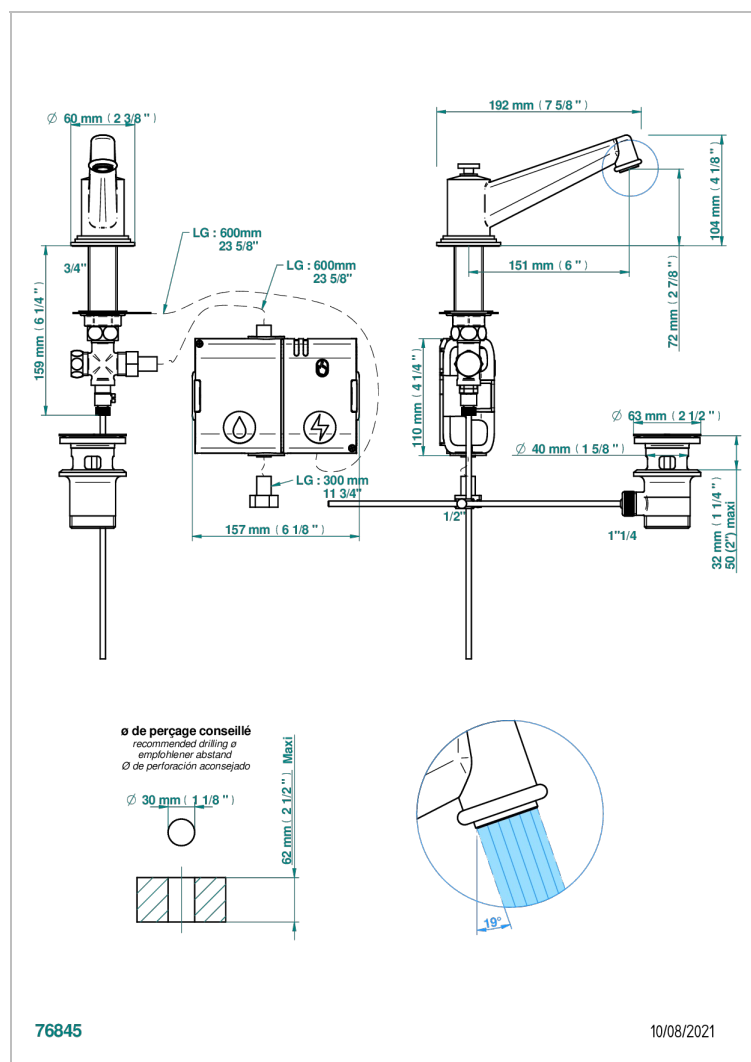

# FAUBOURG METAL WITH LEVER

G2U-172E

Basin spout, high model, with capacitive electronic detection, with waste

76845

10/08/2021

## CHARACTERISTIC

- Faubourg Metal with lever
- Basin spout, high model, with capacitive electronic detection, with waste