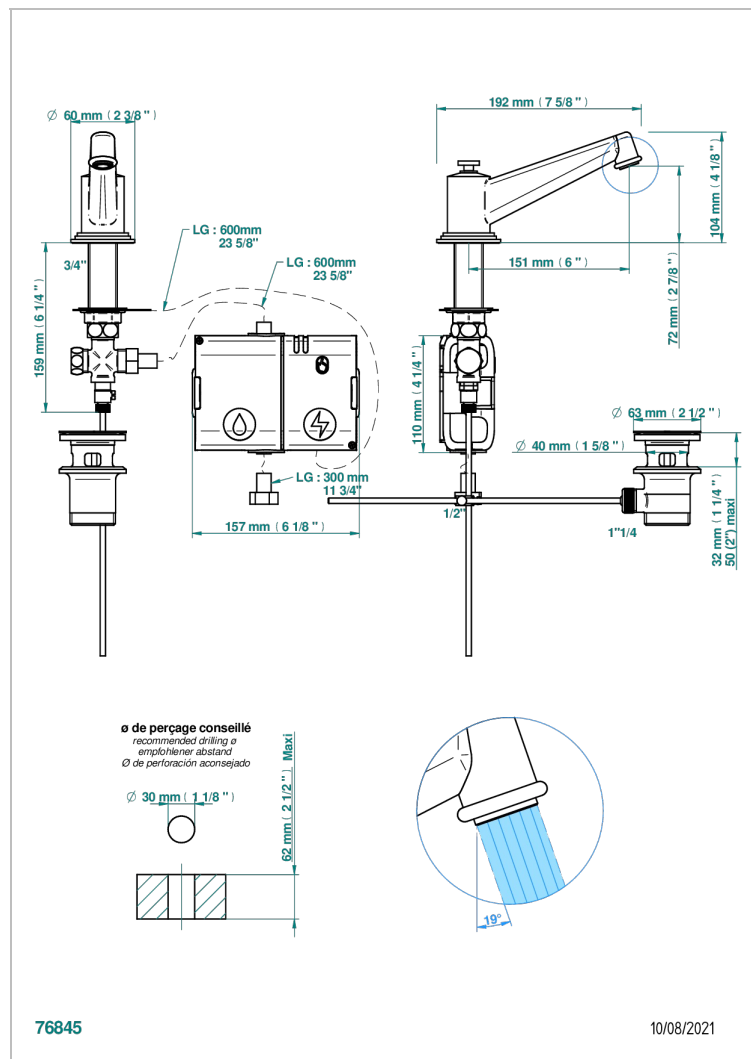

FAUBOURG METAL С РУКОЯТКАМИ

G2U-172E

Basin spout, high model, with capacitive electronic detection, with waste

THG[®]
PARIS

ХАРАКТЕРИСТИКИ

- Faubourg metal с рукоятками
- Basin spout, high model, with capacitive electronic detection, with waste