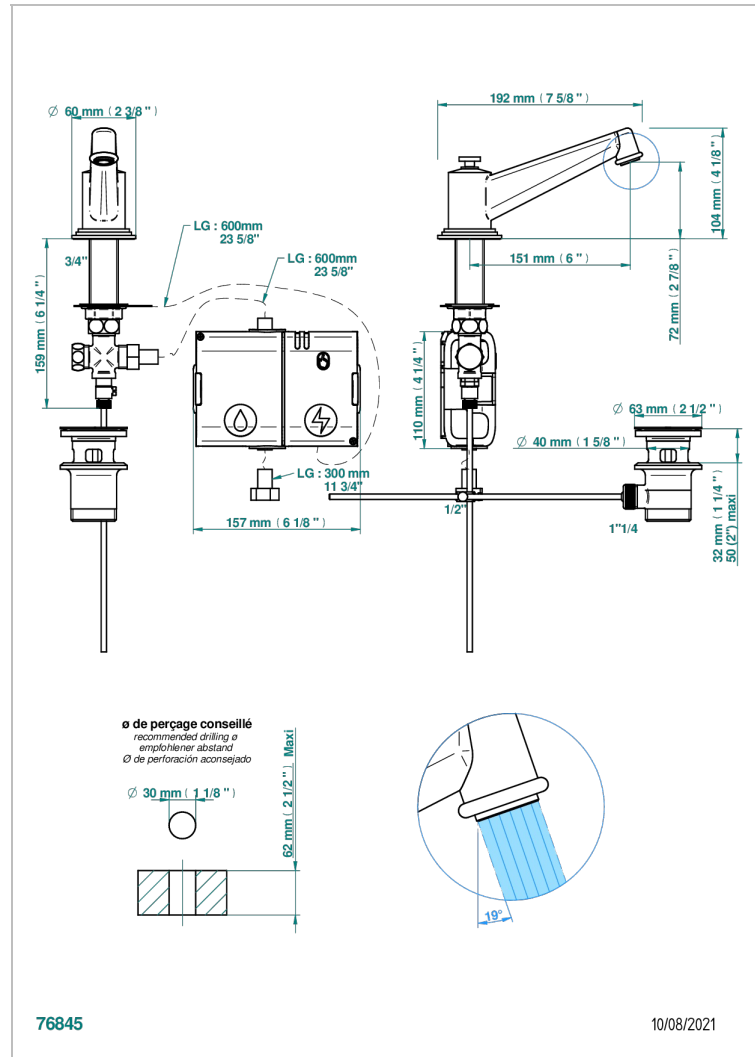

FAUBOURG METAL CON MANETAS

G2U-172E

Basin spout, high model, with capacitive electronic detection, with waste

CARACTERÍSTICAS

- Faubourg metal con manetas
- Basin spout, high model, with capacitive electronic detection, with waste

Pvd umber - H66
Pvd umber mate - H67