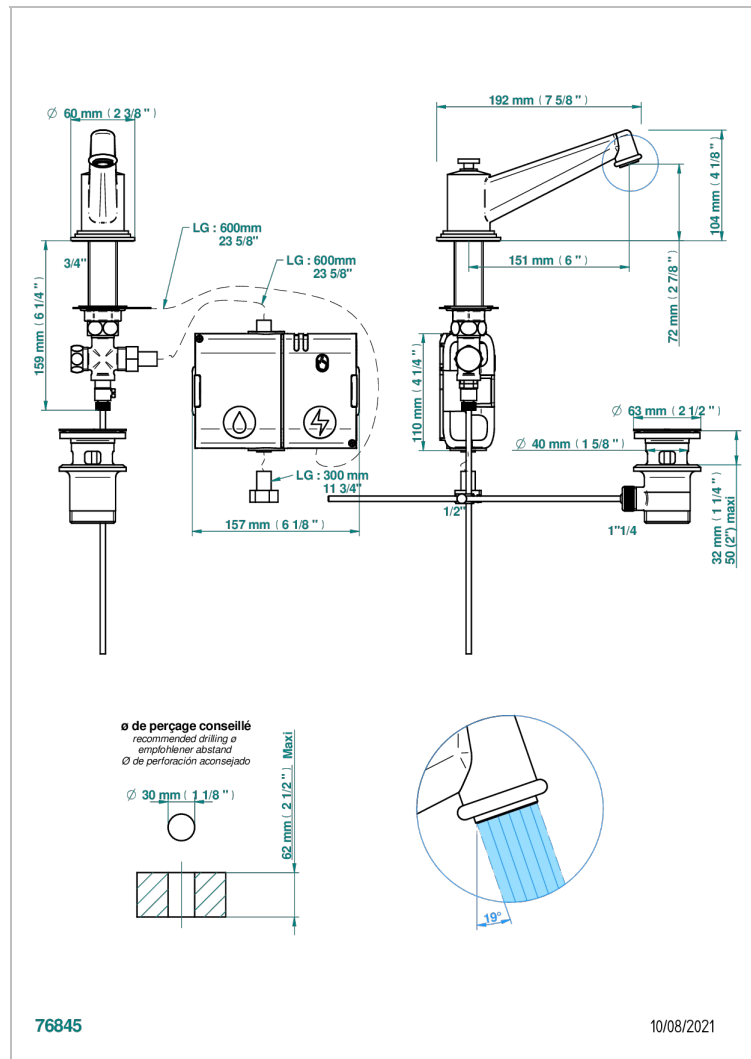

# FAUBOURG METAL WITH LEVER

G2U-172E

Basin spout, high model, with capacitive electronic detection, with waste

## CHARACTERISTIC

- Faubourg Metal with lever
- Basin spout, high model, with capacitive electronic detection, with waste