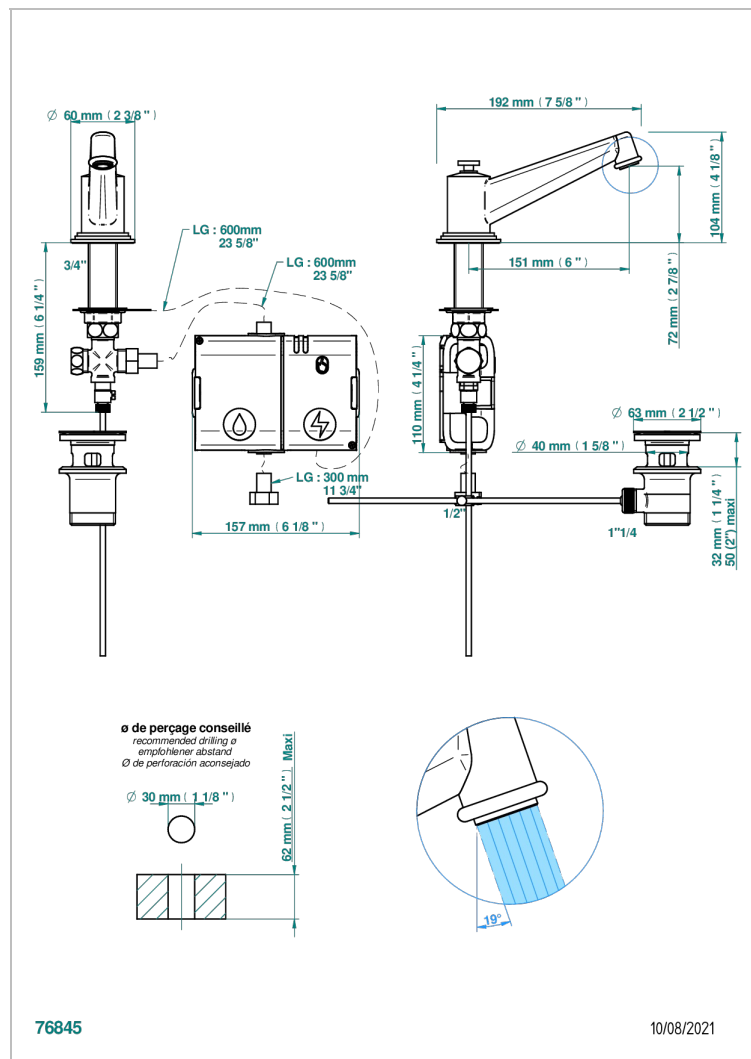

# FAUBOURG METAL WITH LEVER

G2U-172E

Basin spout, high model, with capacitive electronic detection, with waste

## 特色

- Faubourg Metal with lever
- Basin spout, high model, with capacitive electronic detection, with waste