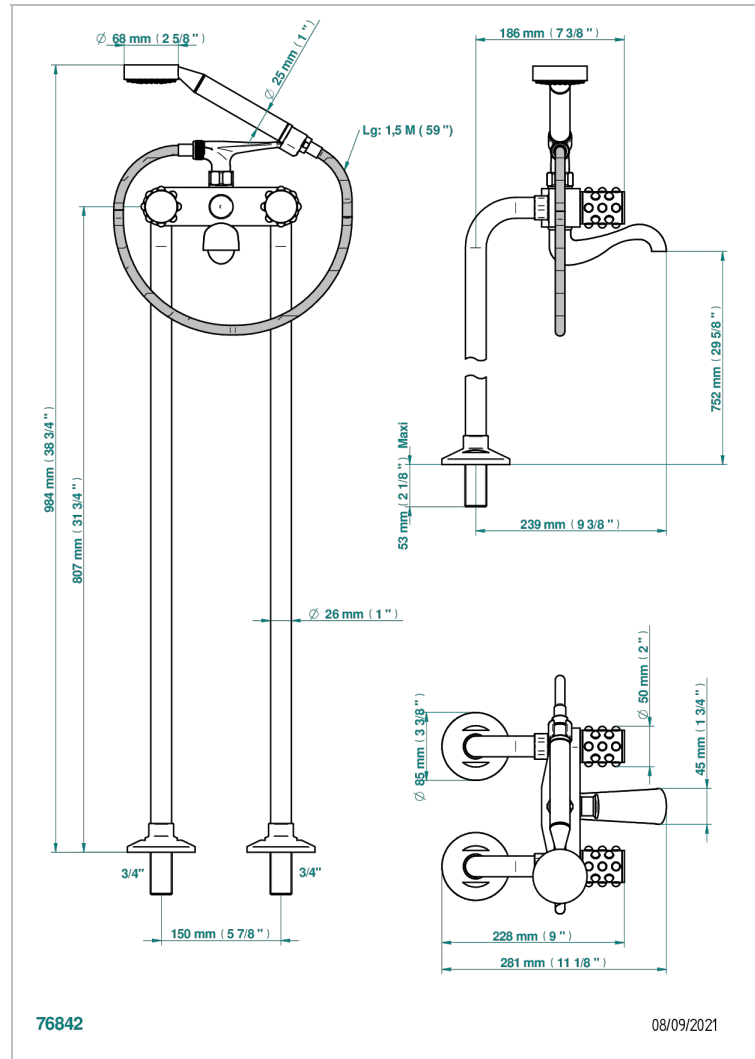

MOSSI CLEAR CRYSTAL

A2N-13CS

Bath shower tub filler with floor risers

CHARACTERISTIC

- ACS : 21ACCLY034

STANDARDS

AVAILABLE FINITIONS

Black ceram - D30

Blush PVD - H62

Brass color PVD - H49

Brown bronze color PVD - F33

Chrome polished - A02

Chrome polished / gold polished - G02

Copper antique matt, coated - H07

Gold color PVD - H52

Gold mat - F07