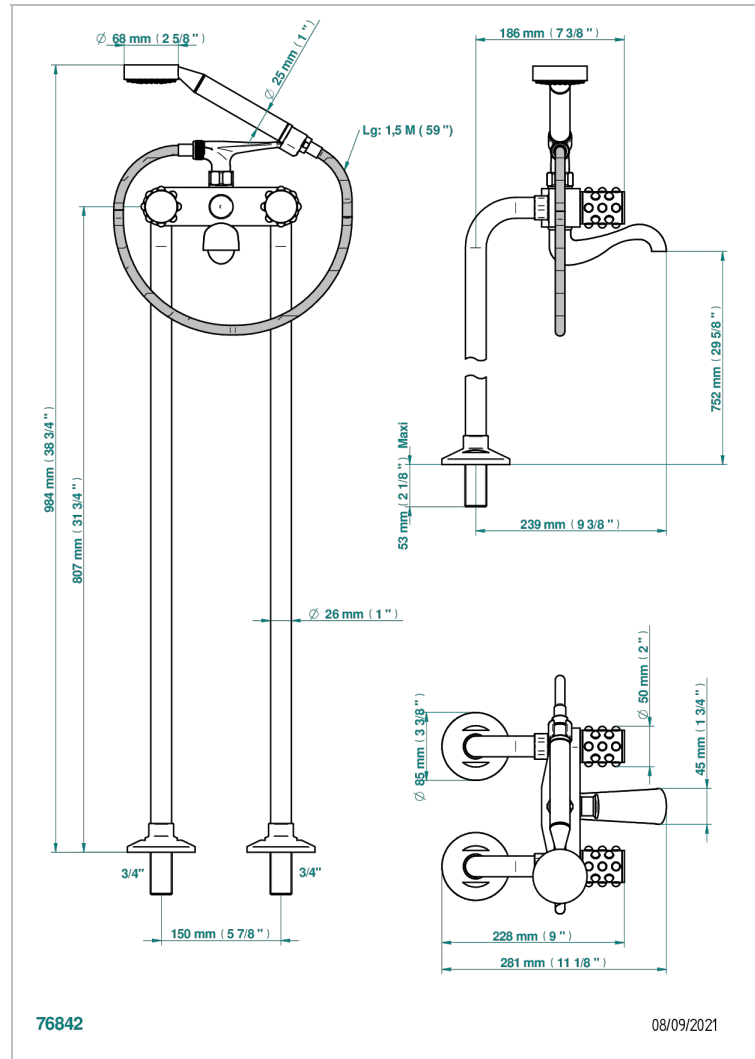

MOSSI CLEAR CRYSTAL

A2N-13CS

Free-standing bath/shower mixer with upright connections

CHARACTERISTIC

- ACS : 21ACCLY034

STANDARDS

RELATED SKU'S

- Ref. G00-13800A Set of installation for tub filler

AVAILABLE FINITIONS

Antique nickel - H28
Black ceram - D30
Blush PVD - H62
Brass color PVD - H49
Brown bronze color PVD - F33
Gold color PVD - H52

Graphite PVD - H64
Lacquered light bronze - D01
Matt Umber PVD - H67
Matt blush PVD - H60
Matt brass color PVD - H50
Matt brown bronze color PVD - F34