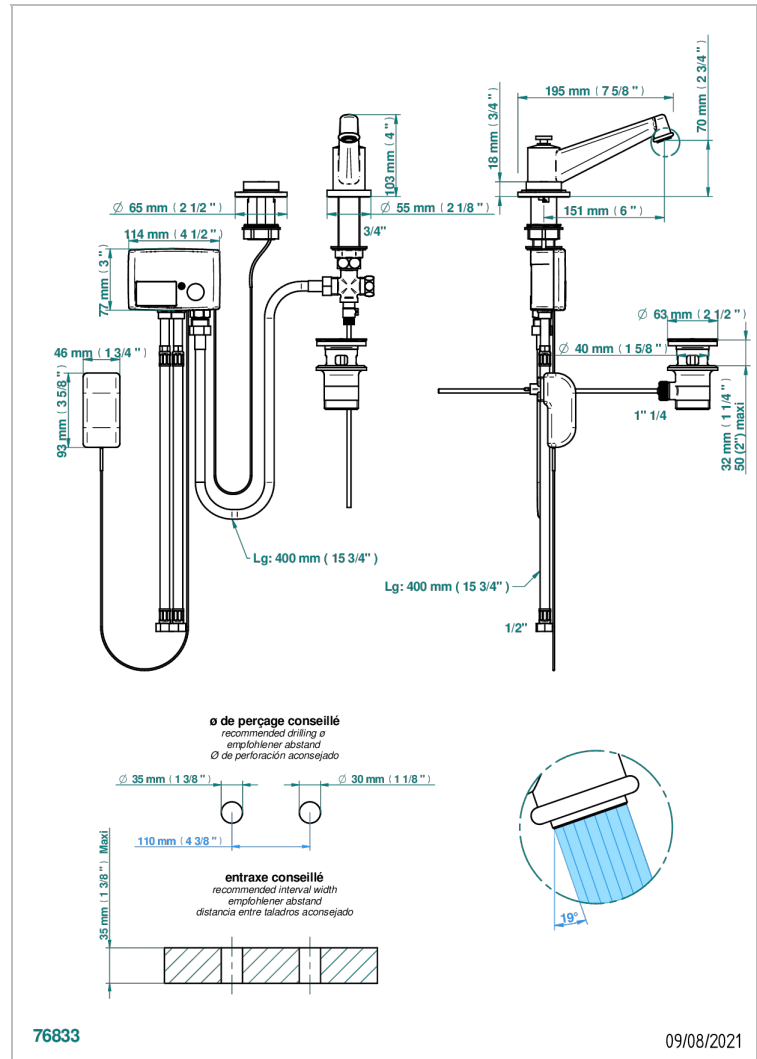

Basin mixer, high spout with electronic control ,on/off and temperature control, with waste

EIGENSCHAFTEN

- Spirit
- Basin mixer, high spout with electronic control ,on/off and temperature control, with waste

VERFÜGBARE OBERFLÄCHEN

Altnickel - H28
Blassgold - F30
Blassgold matt unlackiert - F31
Bronze hell - D01
Chrom - A02
Chrom / gold - G02

Chrom matt - C02
Gold - F01
Gold matt - F07
Kupfer altrot matt lackiert - H07
Mattschwarz keramik - D30
Natural smoked Brass - A13

Nickel matt - C01
Pvd blush - H62
Pvd blush matt - H60
Pvd bronze braun - F33
Pvd bronze braun matt - F34
Pvd gold - H52

Pvd gold matt - H53
Pvd graphite - H64
Pvd graphite matt - H65
Pvd messing - H49
Pvd messing matt - H50
Pvd nickel - H55

Pvd nickel matt - H56
Pvd umber - H66
Pvd umber matt - H67
Silbernichel - B01