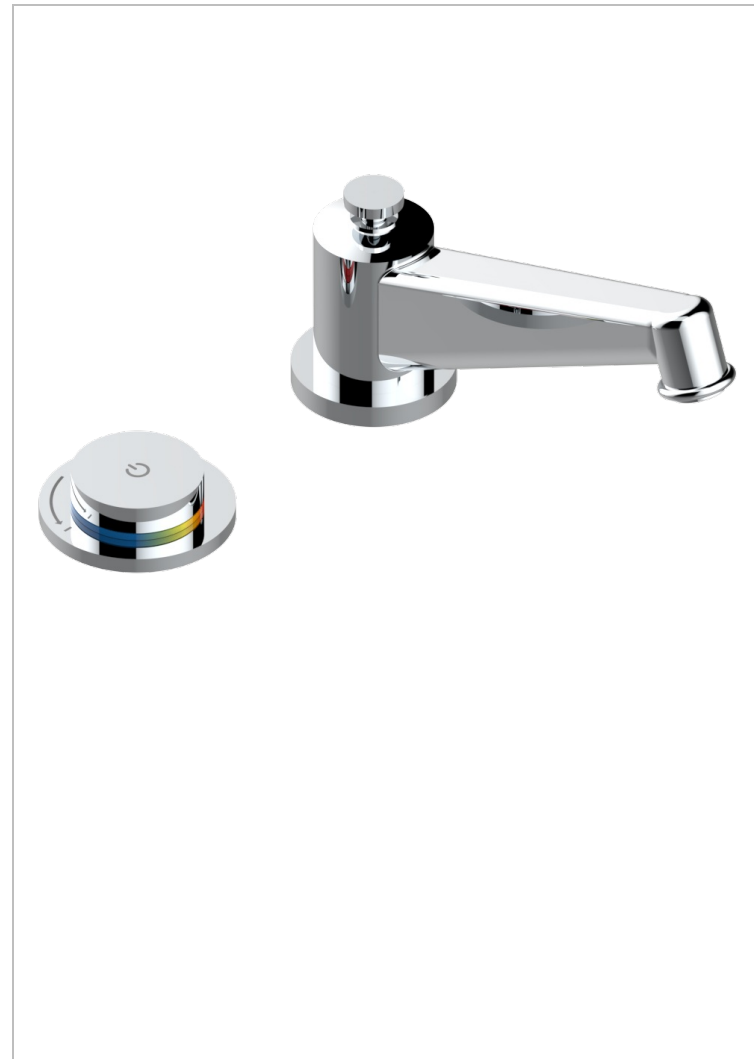

Basin mixer, high spout with electronic control ,on/off and temperature control, with waste

EIGENSCHAFTEN

- Spirit
- Basin mixer, high spout with electronic control ,on/off and temperature control, with waste

VERFÜGBARE OBERFLÄCHEN

Altnickel - H28
Blassgold - F30
Blassgold matt unlackiert - F31
Bronze hell - D01
Chrom - A02
Chrom / gold - G02

Chrom matt - C02
Gold - F01
Gold matt - F07
Kupfer altrot matt lackiert - H07
Mattschwarz keramik - D30
Natural smoked Brass - A13