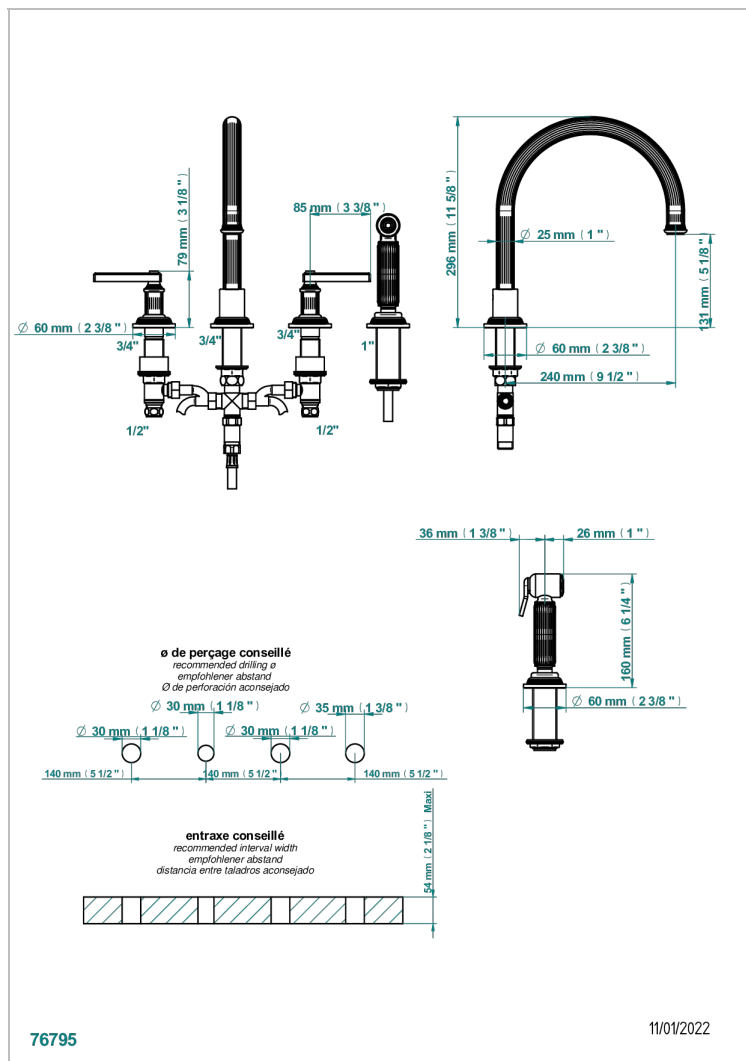

GRAND CENTRAL BLACK ONYX WITH LEVER

U9N-4211

4-hole sink mixer with swivel spout and side spray

CHARACTERISTIC

- ACS : 22ACCLY430

STANDARDS

AVAILABLE FINITIONS

Antique nickel - H28
Black ceram - D30
Blush PVD - H62
Brass color PVD - H49
Brown bronze color PVD - F33
Gold color PVD - H52