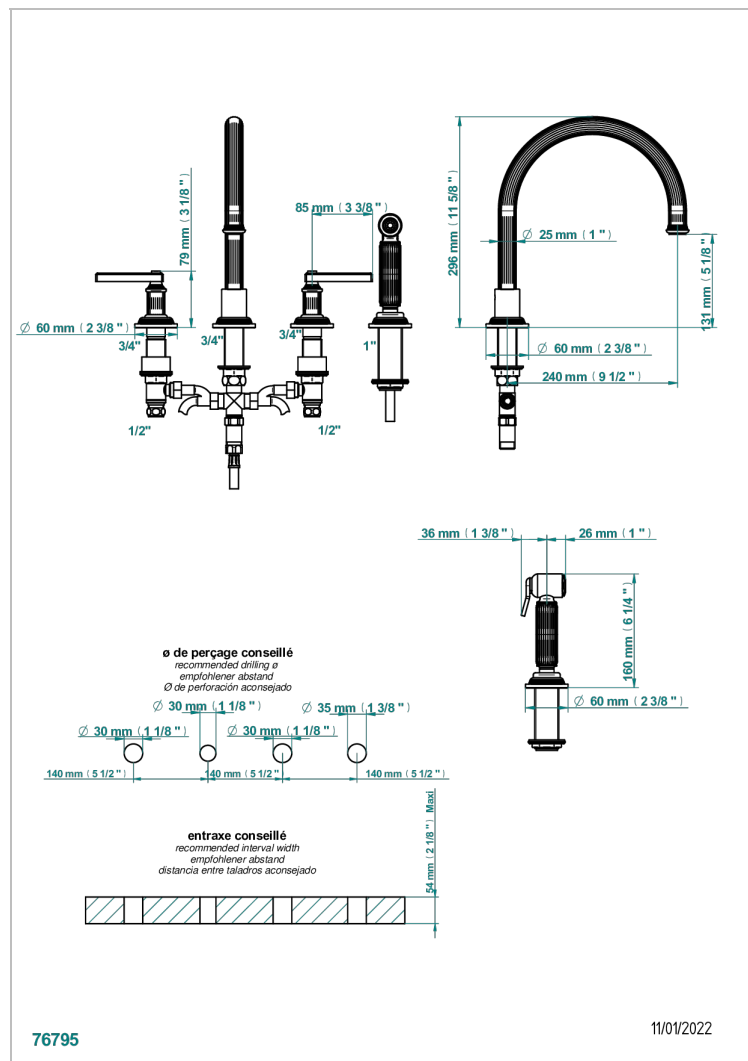

GRAND CENTRAL BLACK ONYX WITH LEVER

U9N-4211

4-hole sink mixer with swivel spout and side spray

CHARACTERISTIC

- ACS : 22ACCLY430

STANDARDS

AVAILABLE FINITIONS

Antique nickel - H28
Black ceram - D30
Blush PVD - H62
Brass color PVD - H49
Brown bronze color PVD - F33
Gold color PVD - H52