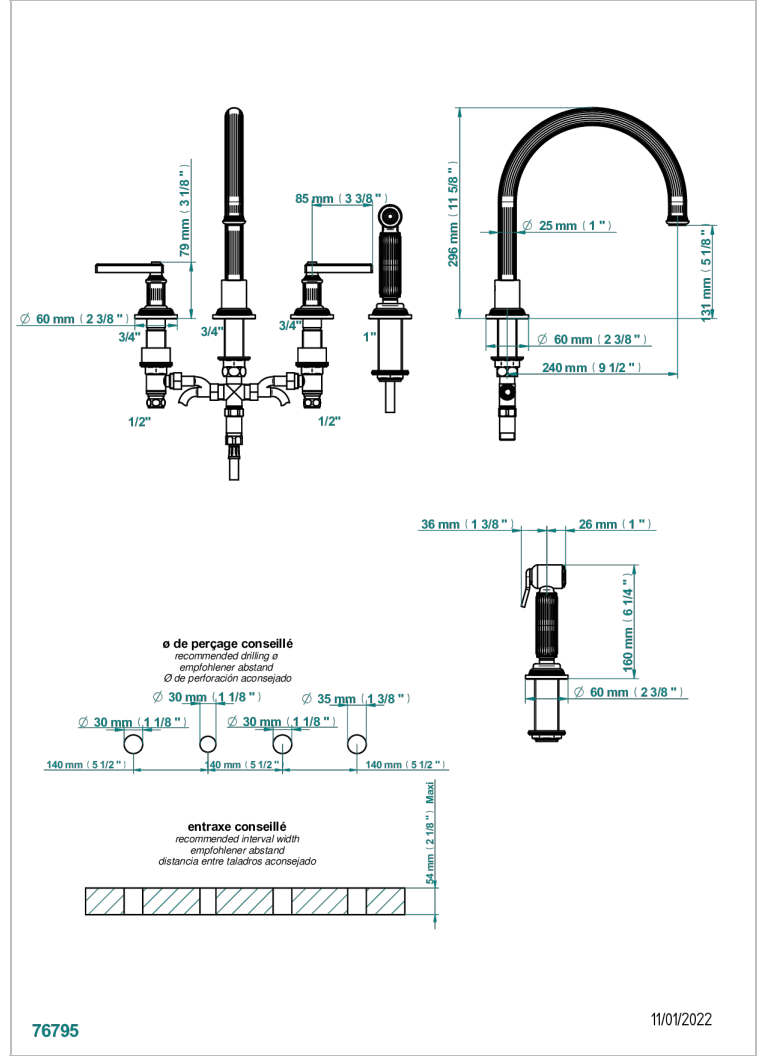

# GRAND CENTRAL BLACK ONYX WITH LEVER

U9N-4211

4-hole sink mixer with swivel spout and side spray

## 特色

- ACS : 22ACCLY430