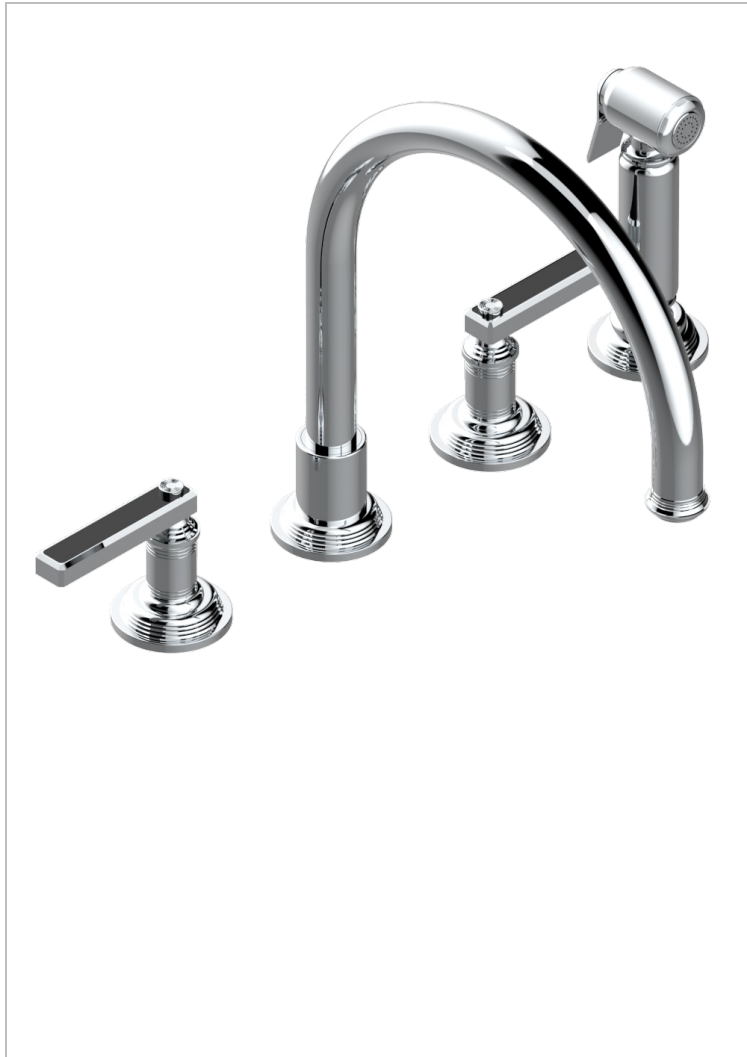

WEST COAST BLACK ONYX WITH LEVER

U9F-4211

4-hole sink mixer with swivel spout and side spray

CHARACTERISTIC

- ACS : 22ACCLY430

STANDARDS

AVAILABLE FINITIONS

Antique nickel - H28
Black ceram - D30
Blush PVD - H62
Brass color PVD - H49
Brown bronze color PVD - F33
Gold color PVD - H52

Graphite PVD - H64
Lacquered light bronze - D01
Matt Umber PVD - H67
Matt blush PVD - H60
Matt brass color PVD - H50
Matt brown bronze color PVD - F34

Matt chrome - C02
Matt gold - F07
Matt gold color PVD - H53
Matt graphite PVD - H65
Matt nickel (color finish) - C01
Matt nickel color PVD - H56

Natural smoked Brass - A13
Nickel color PVD - H55
Polished chrome (color finish) - A02
Polished gold (color finish) - F01
Polished nickel - B01
Soft gold - F30

Soft matt gold - F31
Umber PVD - H66
Varnished matt antique red copper (color finish) - H07