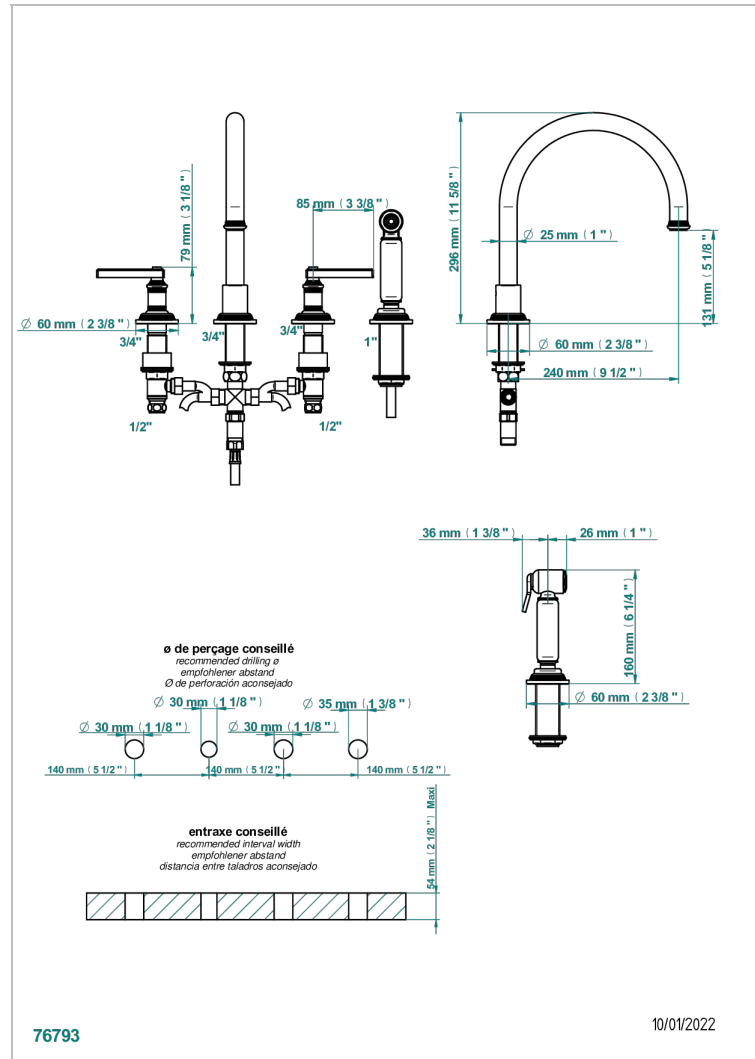

WEST COAST BLACK ONYX WITH LEVER

U9F-4211

4-hole sink mixer with swivel spout and side spray

CHARACTERISTIC

- ACS : 22ACCLY430

STANDARDS

AVAILABLE FINITIONS

Antique nickel - H28
Black ceram - D30
Blush PVD - H62
Brass color PVD - H49
Brown bronze color PVD - F33
Gold color PVD - H52