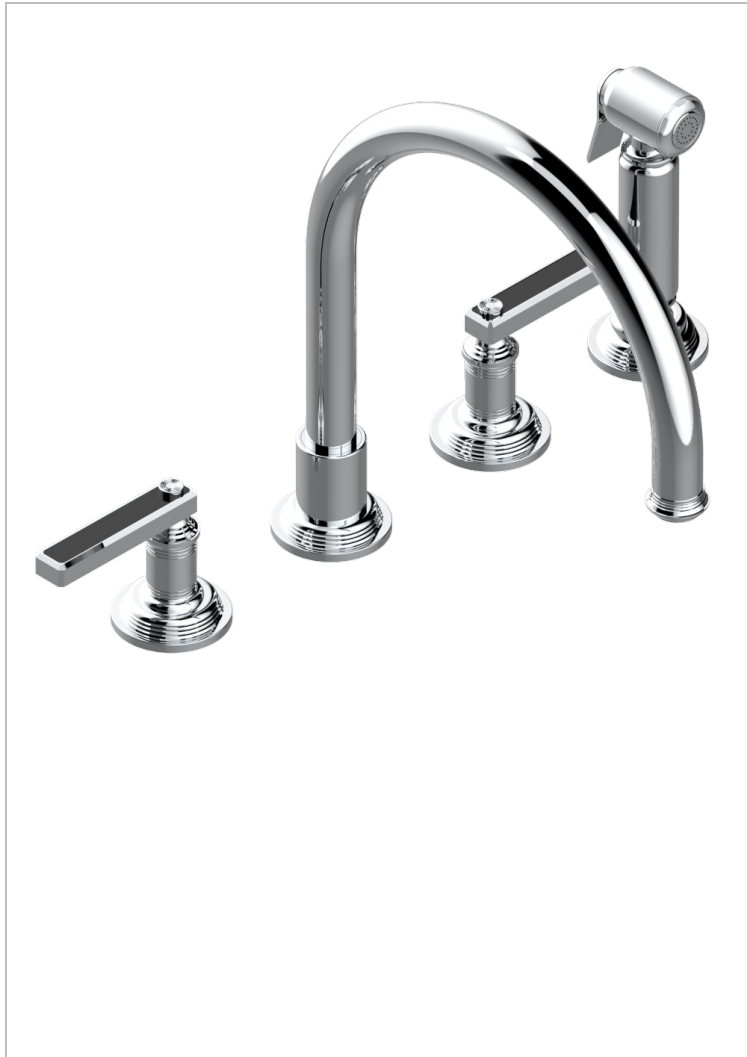

# WEST COAST BLACK ONYX WITH LEVER

U9F-4211

4-hole sink mixer with swivel spout and side spray

## CHARACTERISTIC

- ACS : 22ACCLY430

## AVAILABLE FINITIONS

Antique nickel - H28  
Black ceram - D30  
Blush PVD - H62  
Brass color PVD - H49  
Brown bronze color PVD - F33  
Gold color PVD - H52

Graphite PVD - H64  
Lacquered light bronze - D01  
Matt Umber PVD - H67  
Matt blush PVD - H60  
Matt brass color PVD - H50  
Matt brown bronze color PVD - F34