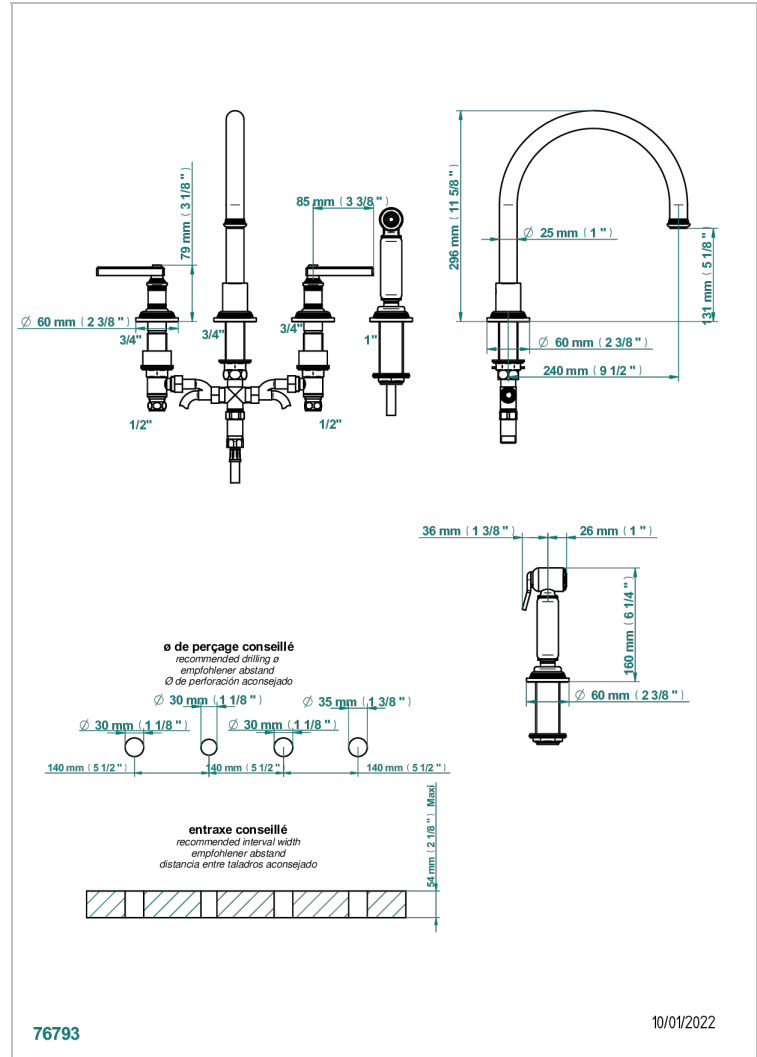

# WEST COAST BLACK ONYX WITH LEVER

U9F-4211

4-hole sink mixer with swivel spout and side spray

## CHARACTERISTIC

- ACS : 22ACCLY430