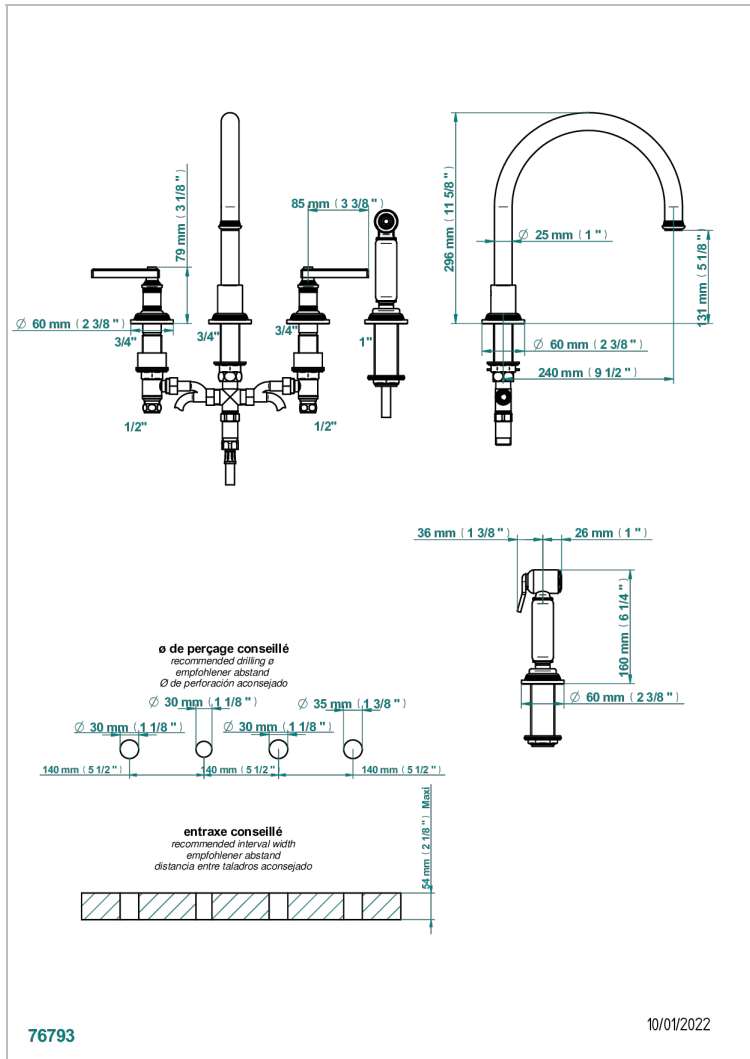

WEST COAST BLACK ONYX WITH LEVER

U9F-4211

4-hole sink mixer with swivel spout and side spray

CHARACTERISTIC

- ACS : 22ACCLY430

STANDARDS

AVAILABLE FINITIONS

Antique nickel - H28
Black ceram - D30
Blush PVD - H62
Brass color PVD - H49
Brown bronze color PVD - F33
Gold color PVD - H52