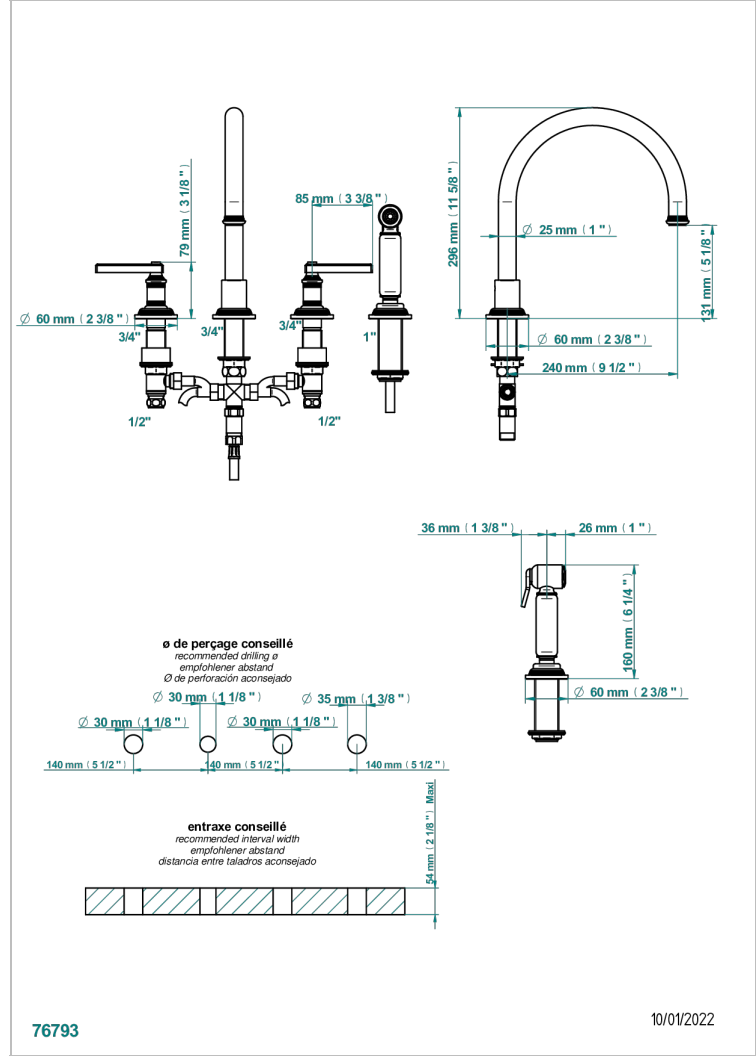

WEST COAST BLACK ONYX WITH LEVER

U9F-4211

4-hole sink mixer with swivel spout and side spray

特色

- ACS : 22ACCLY430

标准

可选饰面

- Black ceram - D30
- Blush PVD - H62
- Graphite PVD - H64
- Matt Umber PVD - H67
- Matt blush PVD - H60
- Matt graphite PVD - H65

- 抛光镍 - B01
- 浅金 - F30
- 漆面铜 - DO1