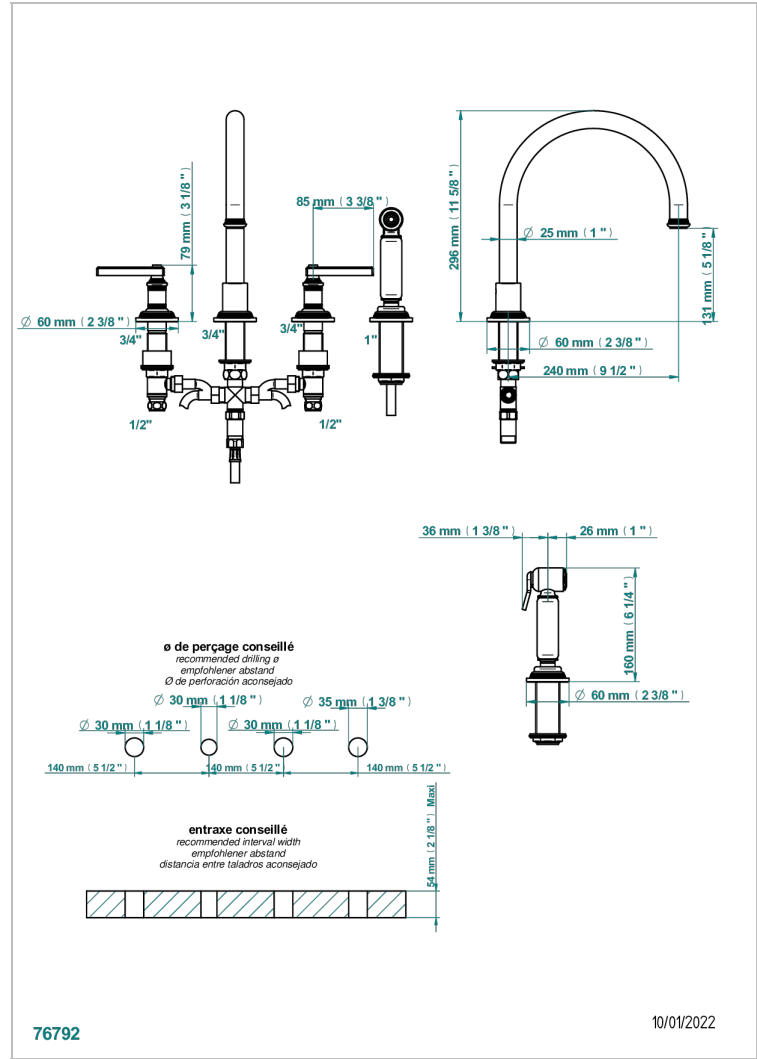

# WEST COAST WITH GUILLOCHE DECOR WITH LEVER

U9D-4211

4-hole sink mixer with swivel spout and side spray

## CHARACTERISTIC

- ACS : 22ACCLY430