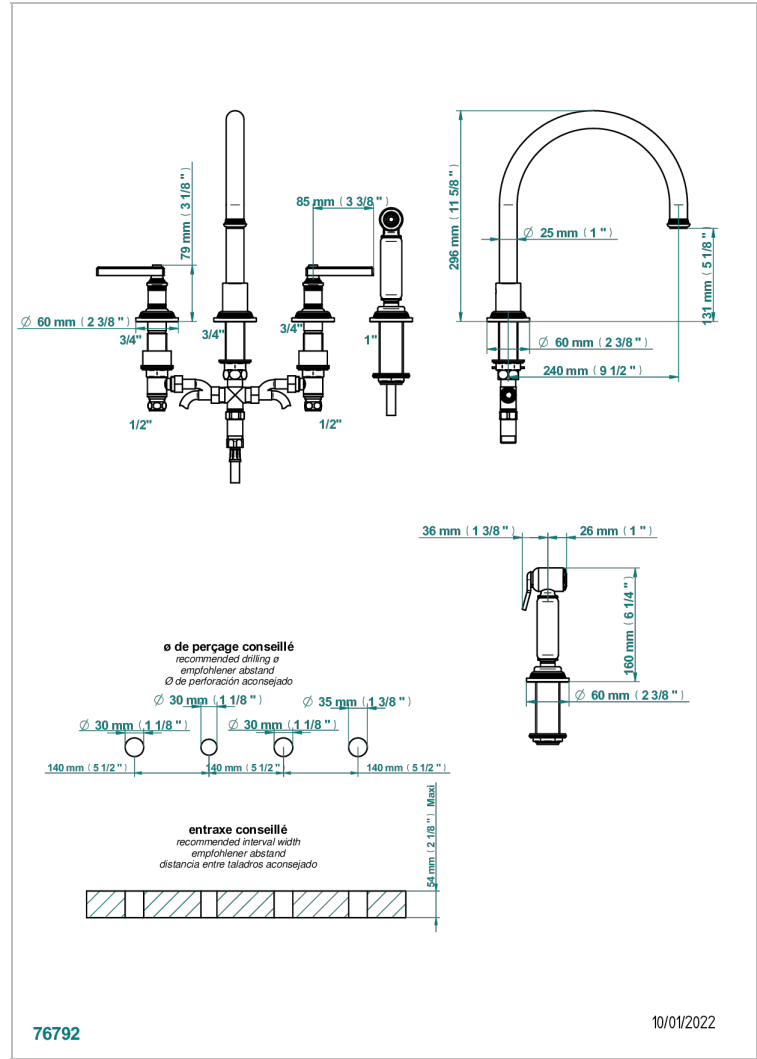

WEST COAST WITH GUILLOCHE DECOR WITH LEVER

U9D-4211

4-hole sink mixer with swivel spout and side spray

CHARACTERISTIC

- ACS : 22ACCLY430

STANDARDS

AVAILABLE FINITIONS

Antique nickel - H28
Black ceram - D30
Blush PVD - H62
Brass color PVD - H49
Brown bronze color PVD - F33
Gold color PVD - H52