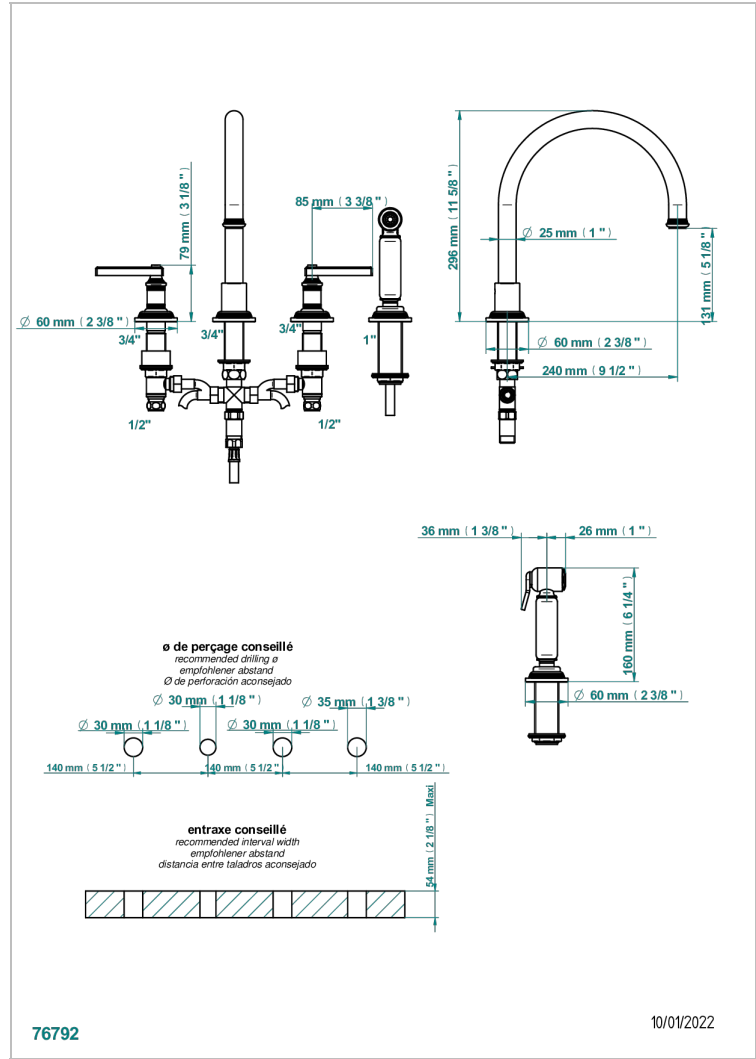

# WEST COAST WITH GUILLOCHE DECOR WITH LEVER

U9D-4211

4-hole sink mixer with swivel spout and side spray

## CHARACTERISTIC

- ACS : 22ACCLY430