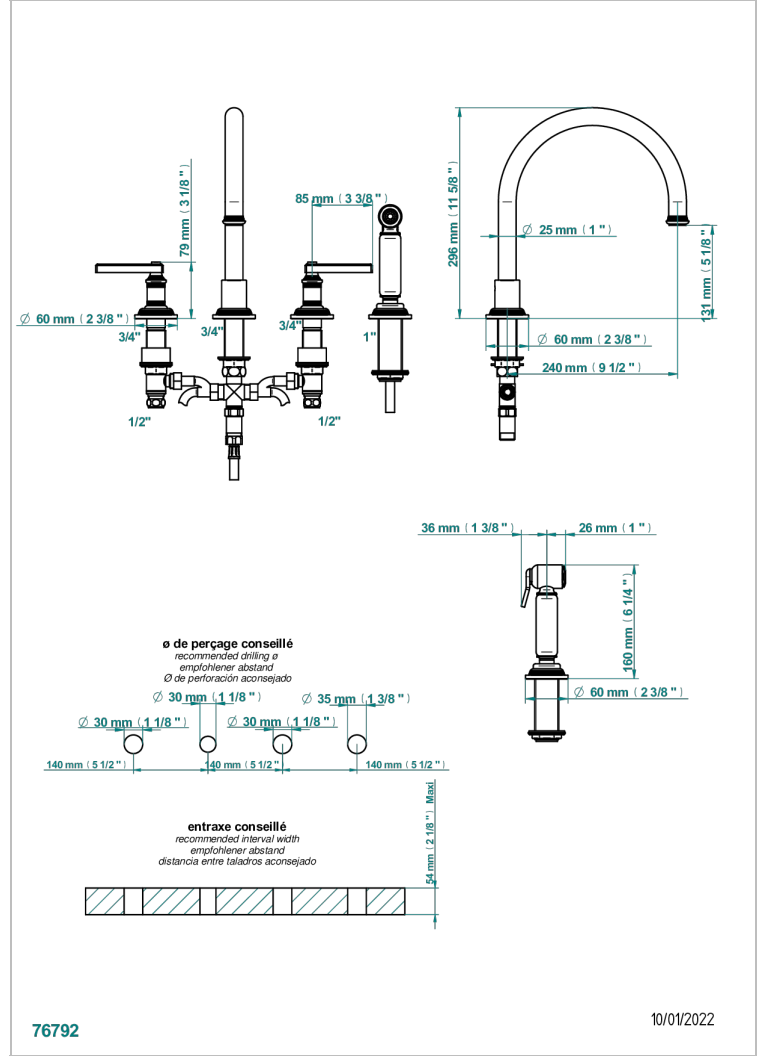

WEST COAST WITH GUILLOCHE DECOR WITH LEVER

U9D-4211

4-hole sink mixer with swivel spout and side spray

特色

- ACS : 22ACCLY430

标准

可选饰面

- Black ceram - D30
- Blush PVD - H62
- Graphite PVD - H64
- Matt Umber PVD - H67
- Matt blush PVD - H60
- Matt graphite PVD - H65

- 哑光浅金 - F31
- 哑光金 - F07
- 哑光铬 - C02
- 哑光镍 - C01
- 复古镍 - H28
- 抛光金 (24K金) - F01

- 抛光铬 - A02
- 抛光镍 - B01
- 浅金 - F30
- 漆面铜 - D01