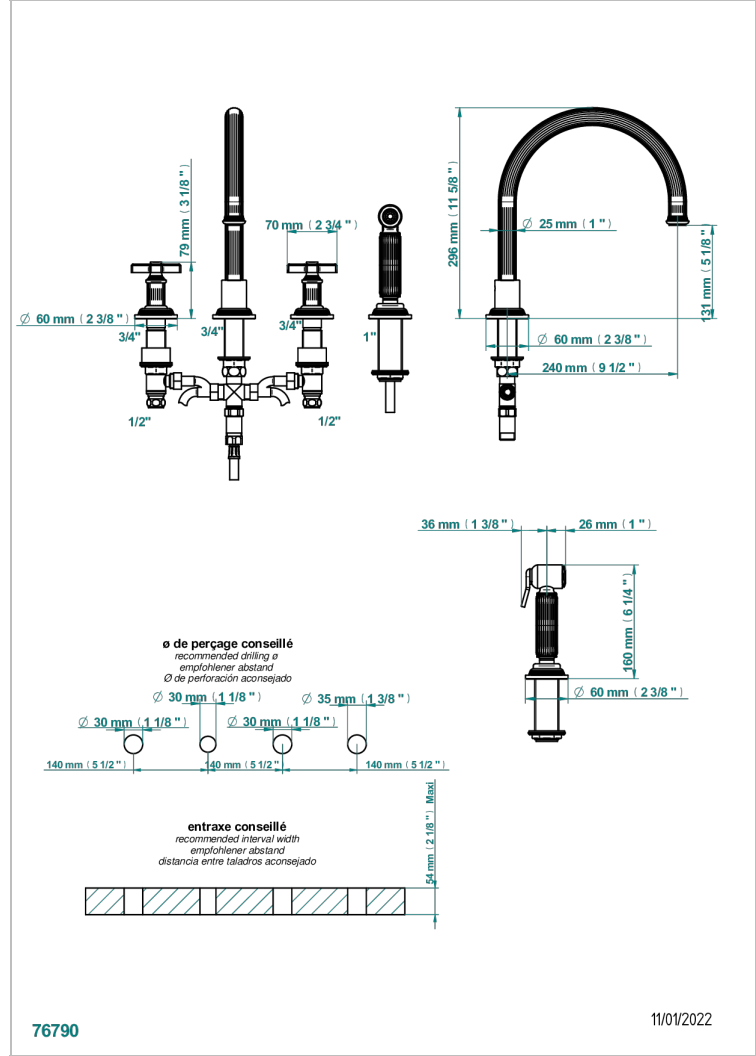

GRAND CENTRAL BLACK ONYX

U9M-4211

4-hole sink mixer with swivel spout and side spray

CHARACTERISTIC

- ACS : 22ACCLY430

STANDARDS

AVAILABLE FINITIONS

Antique nickel - H28
Black ceram - D30
Blush PVD - H62
Brass color PVD - H49
Brown bronze color PVD - F33
Gold color PVD - H52