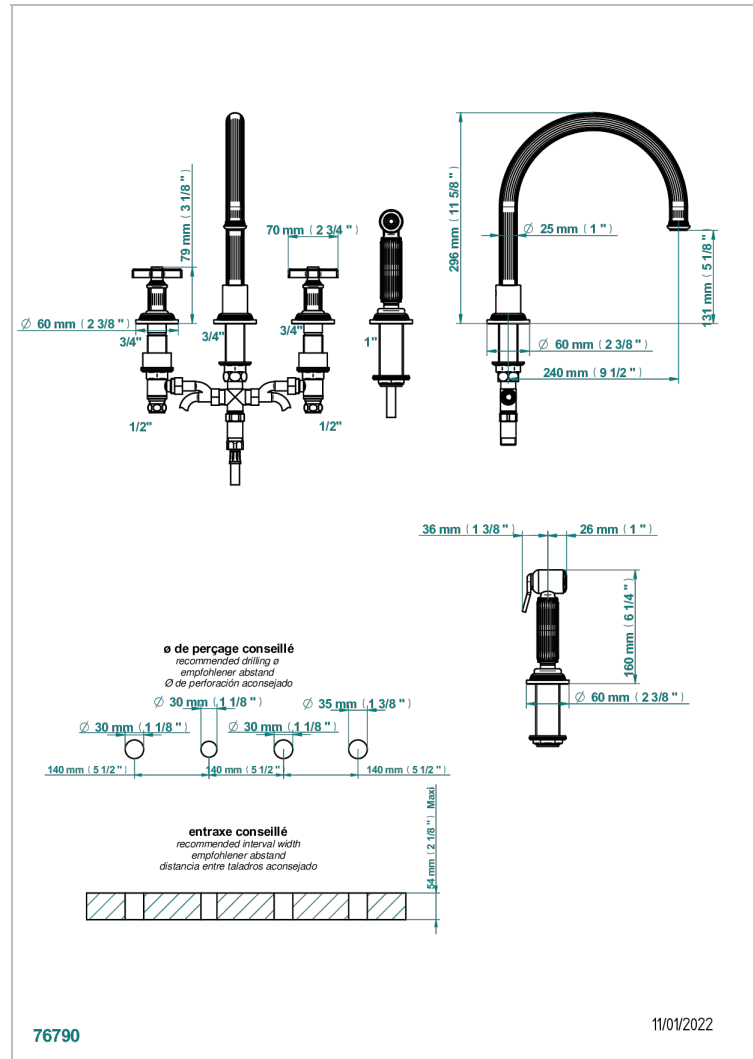

GRAND CENTRAL BLACK ONYX

U9M-4211

4-hole sink mixer with swivel spout and side spray

CHARACTERISTIC

- ACS : 22ACCLY430

STANDARDS

AVAILABLE FINITIONS

Antique nickel - H28
Black ceram - D30
Blush PVD - H62
Brass color PVD - H49
Brown bronze color PVD - F33
Gold color PVD - H52