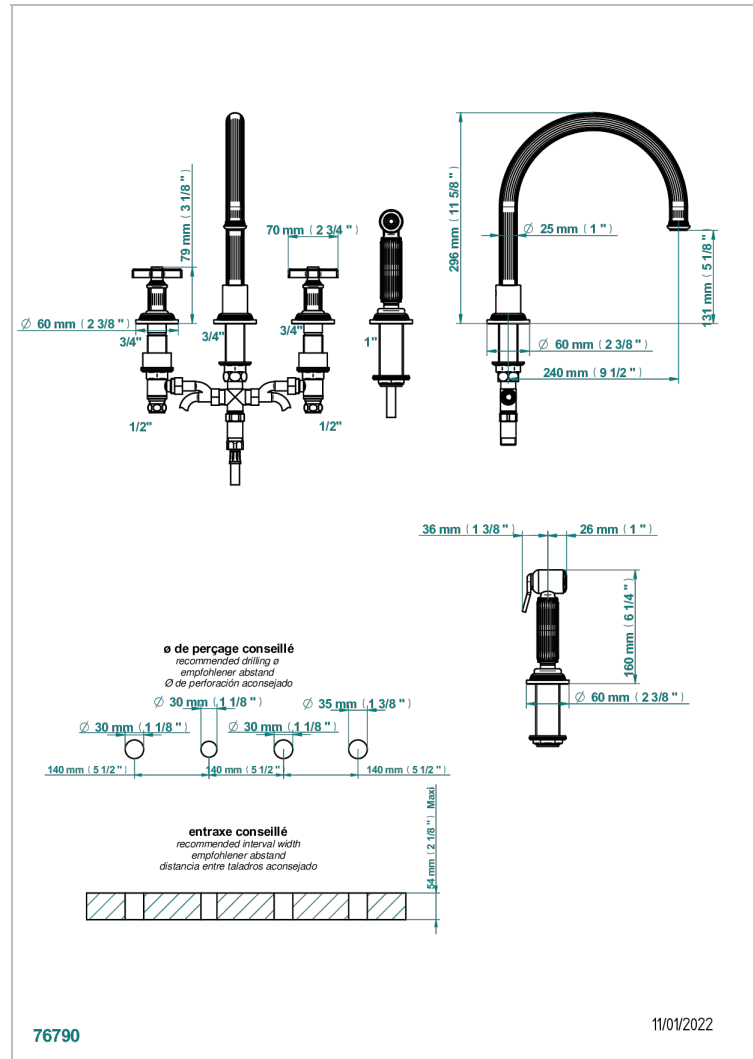

GRAND CENTRAL BLACK ONYX

U9M-4211

4-hole sink mixer with swivel spout and side spray

THG[®]
PARIS

CHARACTERISTIC

- ACS : 22ACCLY430

STANDARDS

AVAILABLE FINITIONS