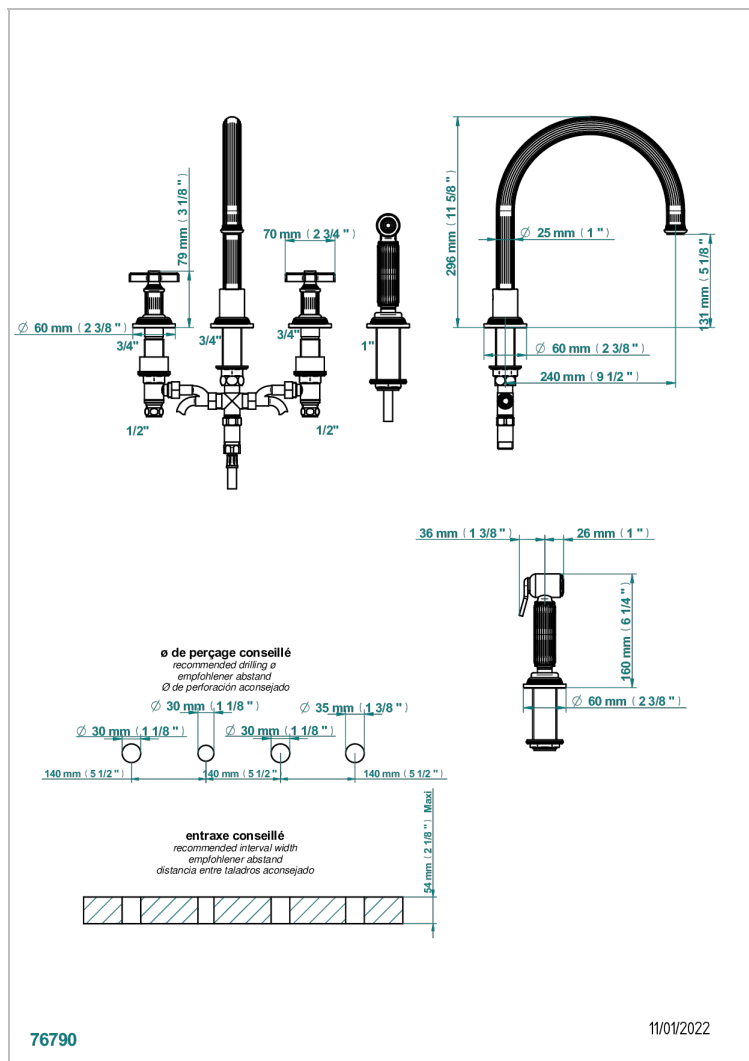

GRAND CENTRAL BLACK ONYX

U9M-4211

4-hole sink mixer with swivel spout and side spray

THG[®]
PARIS

特色

- ACS : 22ACCLY430

标准

可选饰面