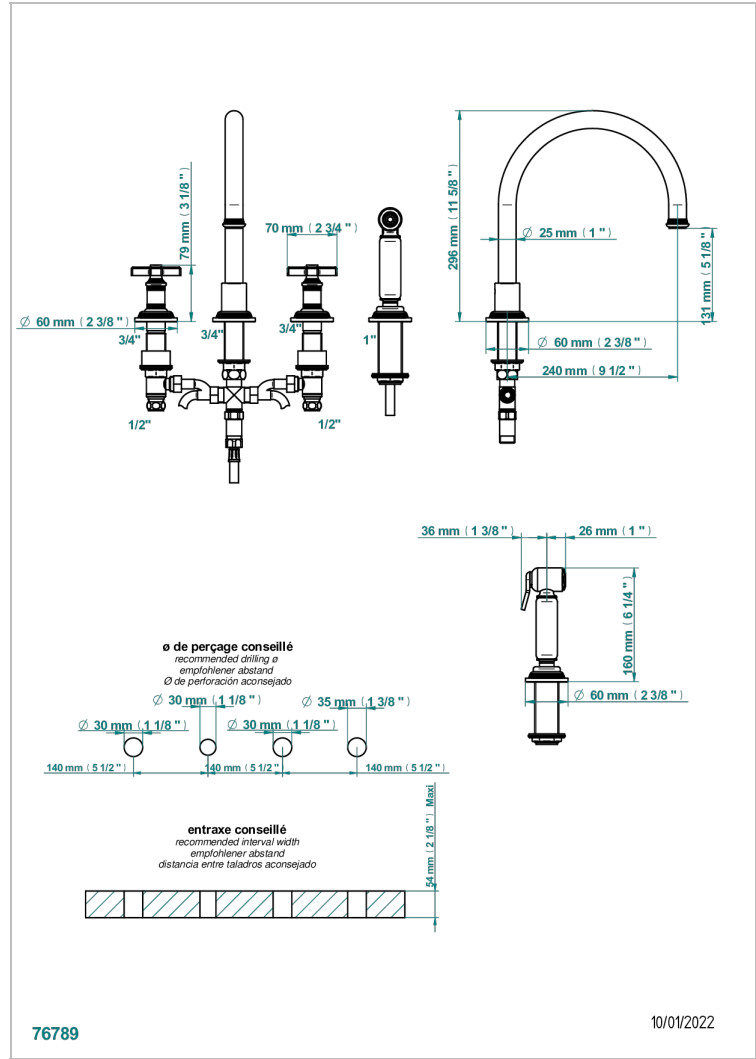

WEST COAST BLACK ONYX

U9E-4211

4-hole sink mixer with swivel spout and side spray

CHARACTERISTIC

- ACS : 22ACCLY430

STANDARDS

AVAILABLE FINITIONS

Antique nickel - H28
Black ceram - D30
Blush PVD - H62
Brass color PVD - H49
Brown bronze color PVD - F33
Gold color PVD - H52