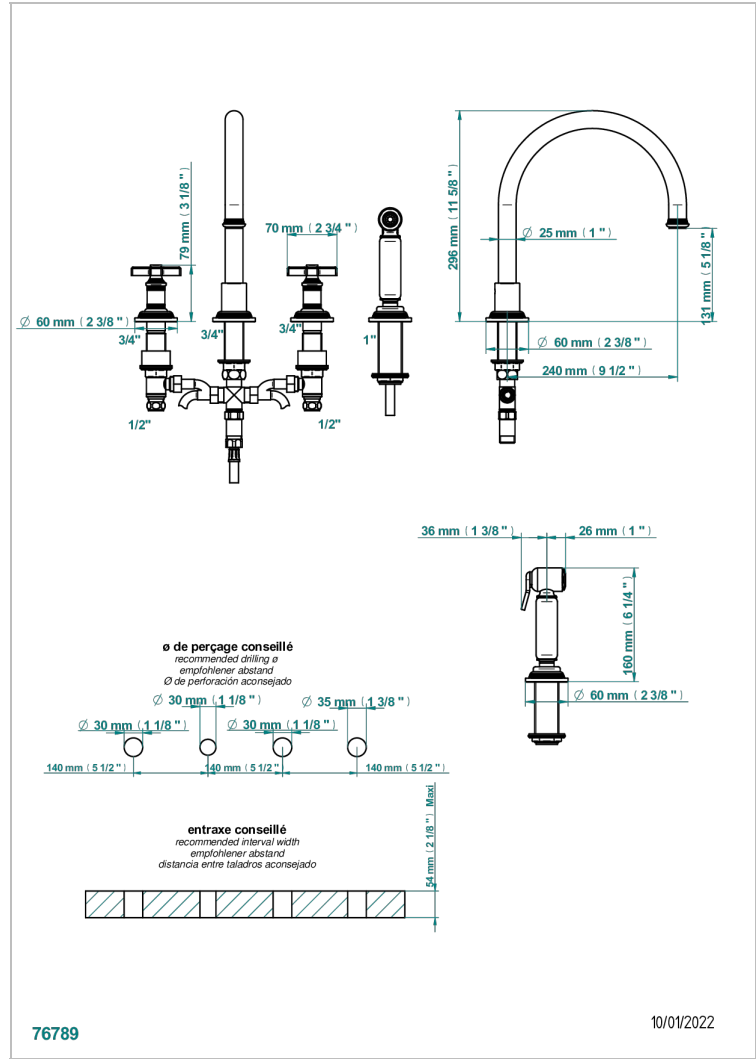

# WEST COAST BLACK ONYX

U9E-4211

4-hole sink mixer with swivel spout and side spray

## CHARACTERISTIC

- ACS : 22ACCLY430