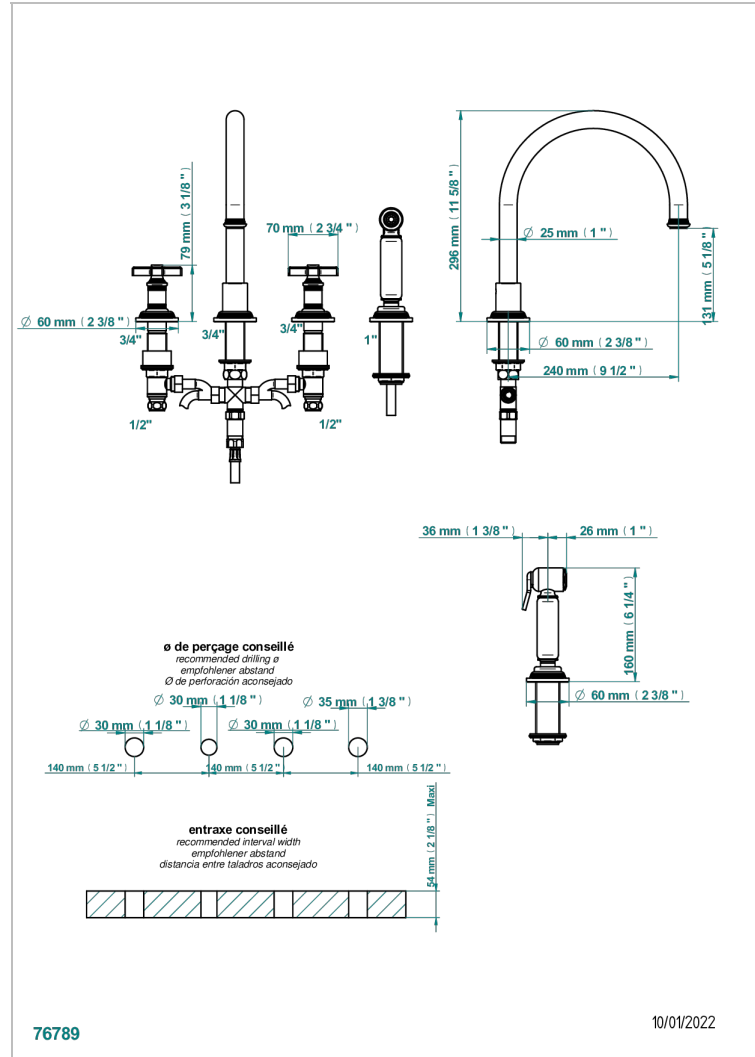

WEST COAST BLACK ONYX

U9E-4211

4-hole sink mixer with swivel spout and side spray

CHARACTERISTIC

- ACS : 22ACCLY430

STANDARDS

AVAILABLE FINITIONS

Antique nickel - H28
Black ceram - D30
Blush PVD - H62
Brass color PVD - H49
Brown bronze color PVD - F33
Gold color PVD - H52