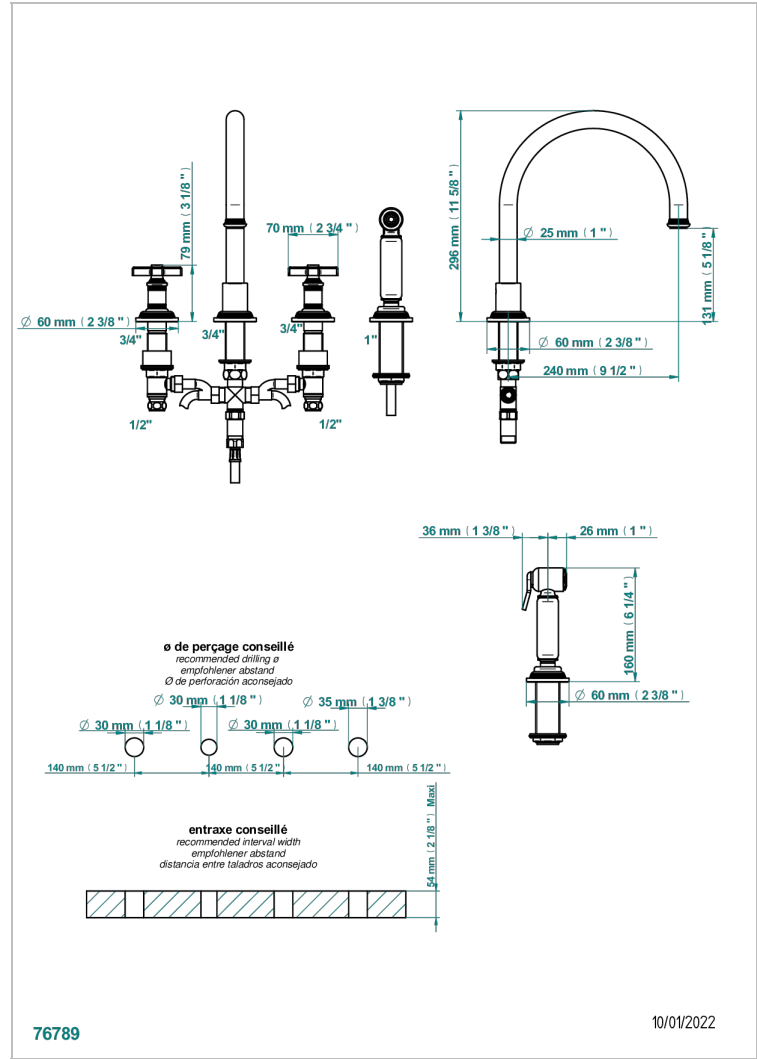

# WEST COAST BLACK ONYX

U9E-4211

4-hole sink mixer with swivel spout and side spray

THG<sup>®</sup>  
PARIS

## 特色

- ACS : 22ACCLY430