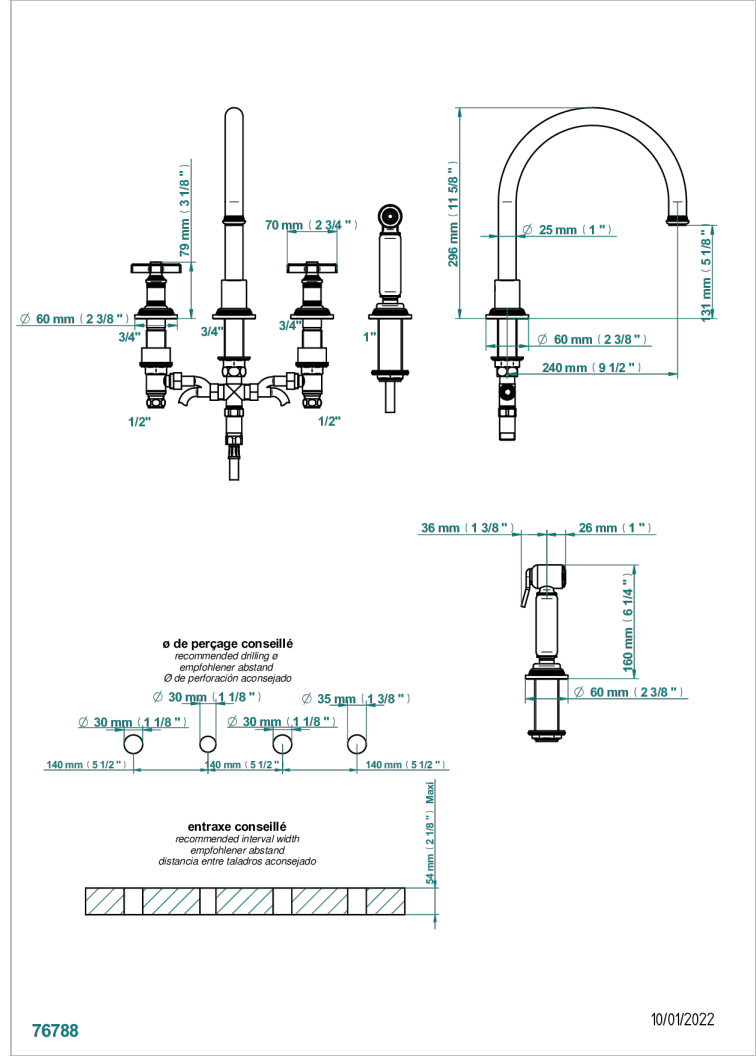

WEST COAST WITH GUILLOCHE DECOR

U9C-4211

4-hole sink mixer with swivel spout and side spray

CHARACTERISTIC

- ACS : 22ACCLY430

STANDARDS

AVAILABLE FINITIONS

Antique nickel - H28
Black ceram - D30
Blush PVD - H62
Brass color PVD - H49
Brown bronze color PVD - F33
Gold color PVD - H52

Natural smoked Brass - A13
Nickel color PVD - H55
Polished chrome (color finish) - A02
Polished chrome with gold inlay - GA1
Polished gold (color finish) - F01
Polished nickel - B01

Soft gold - F30
Soft matt gold - F31
Umber PVD - H66
Varnished matt antique red copper (color finish) - H07