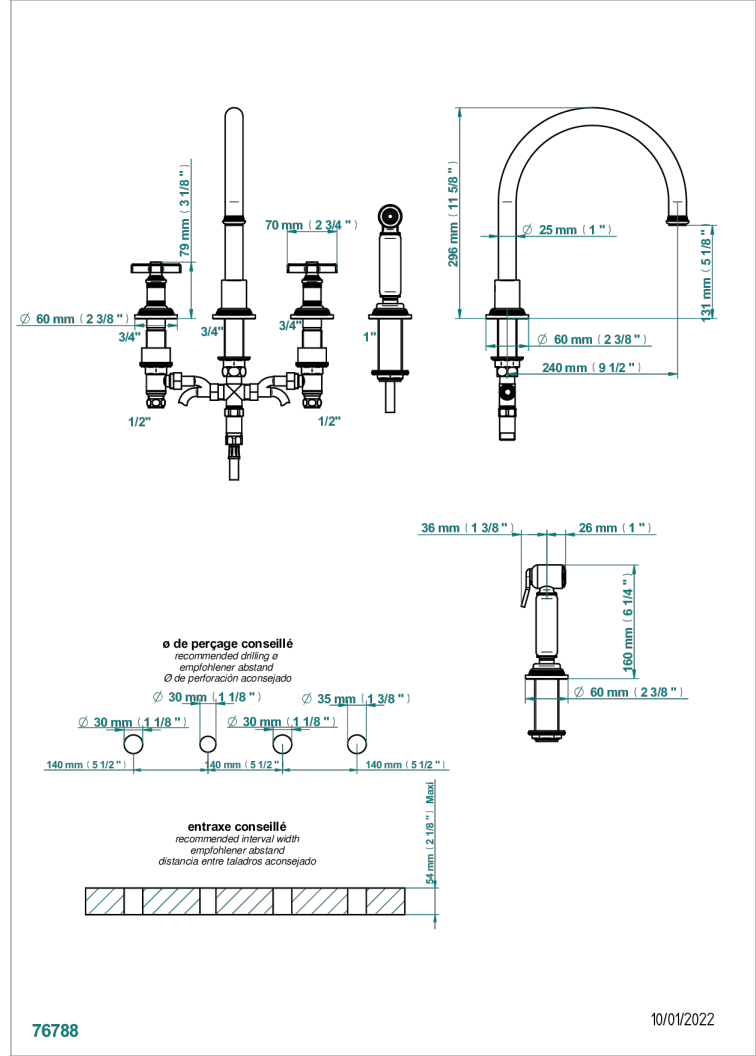

# WEST COAST WITH GUILLOCHE DECOR

U9C-4211

4-hole sink mixer with swivel spout and side spray

## CHARACTERISTIC

- ACS : 22ACCLY430