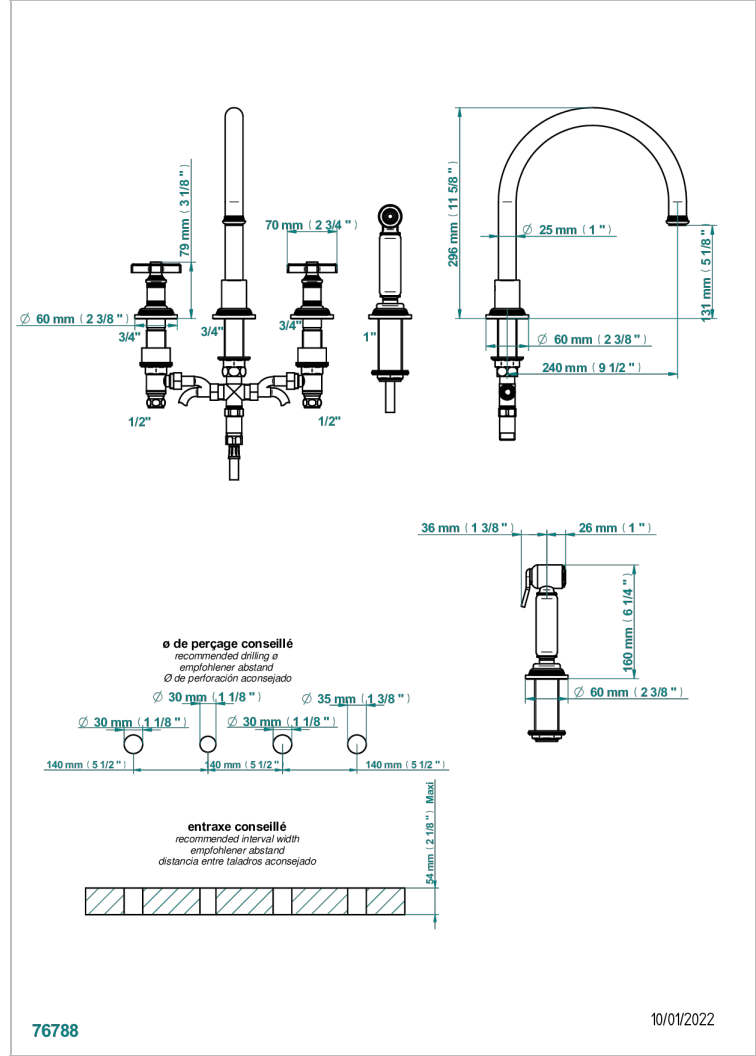

WEST COAST WITH GUILLOCHE DECOR

U9C-4211

4-hole sink mixer with swivel spout and side spray

CHARACTERISTIC

- ACS : 22ACCLY430

STANDARDS

AVAILABLE FINITIONS

- Antique nickel - H28
- Black ceram - D30
- Blush PVD - H62
- Brass color PVD - H49
- Brown bronze color PVD - F33
- Gold color PVD - H52

- Graphite PVD - H64
- Lacquered light bronze - D01
- Matt Umber PVD - H67
- Matt blush PVD - H60
- Matt brass color PVD - H50
- Matt brown bronze color PVD - F34

- Matt chrome - C02
- Matt gold - F07
- Matt gold color PVD - H53
- Matt graphite PVD - H65
- Matt nickel (color finish) - C01
- Matt nickel color PVD - H56

- Natural smoked Brass - A13
- Nickel color PVD - H55
- Polished chrome (color finish) - A02
- Polished chrome with gold inlay - GA1
- Polished gold (color finish) - F01
- Polished nickel - B01

- Soft gold - F30
- Soft matt gold - F31
- Umber PVD - H66
- Varnished matt antique red copper (color finish) - H07