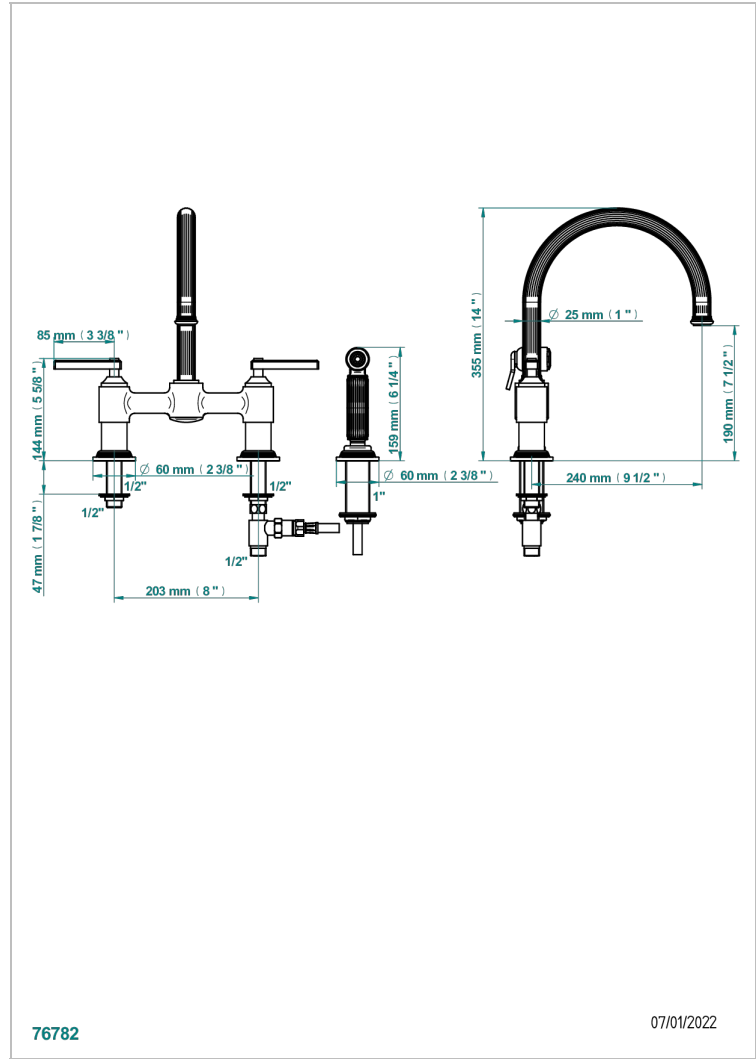

GRAND CENTRAL BLACK ONYX WITH LEVER

U9N-159DM

3-hole sink mixer with swivel spout and side spray

76782

07/01/2022

CHARACTERISTIC

- ACS : 22ACCLY430

STANDARDS