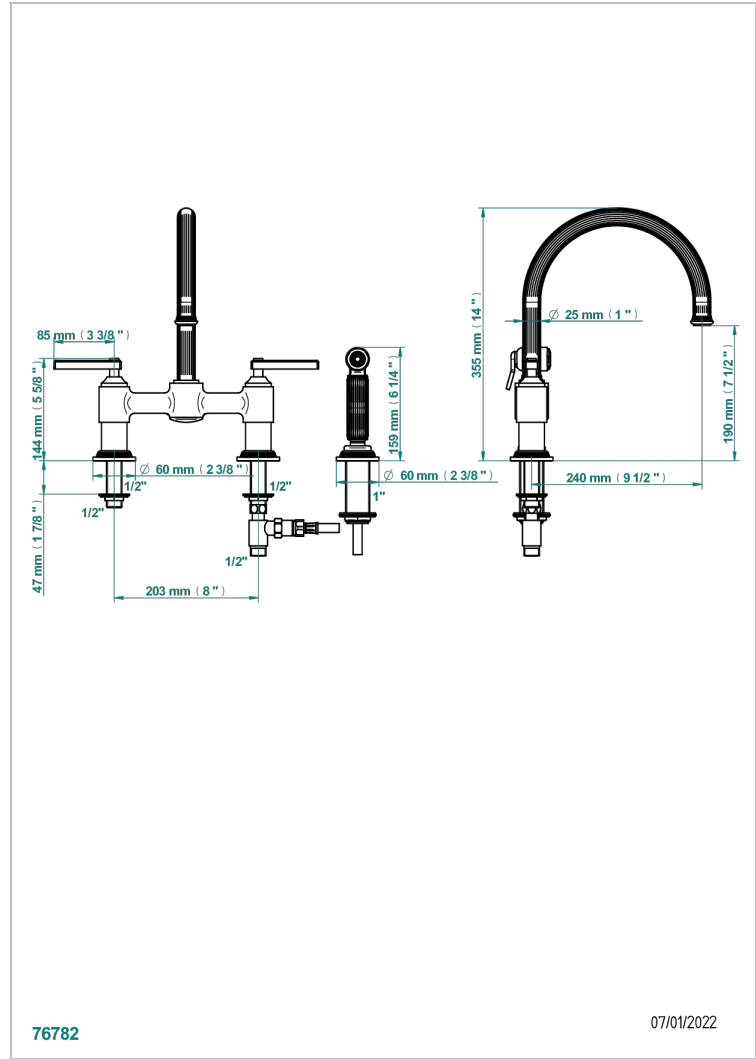

GRAND CENTRAL BLACK ONYX WITH LEVER

U9N-159DM

3-hole sink mixer with swivel spout and side spray

CHARACTERISTIC

- ACS : 22ACCLY430

STANDARDS

AVAILABLE FINITIONS

Antique nickel - H28
Black ceram - D30
Blush PVD - H62
Brass color PVD - H49
Brown bronze color PVD - F33
Gold color PVD - H52