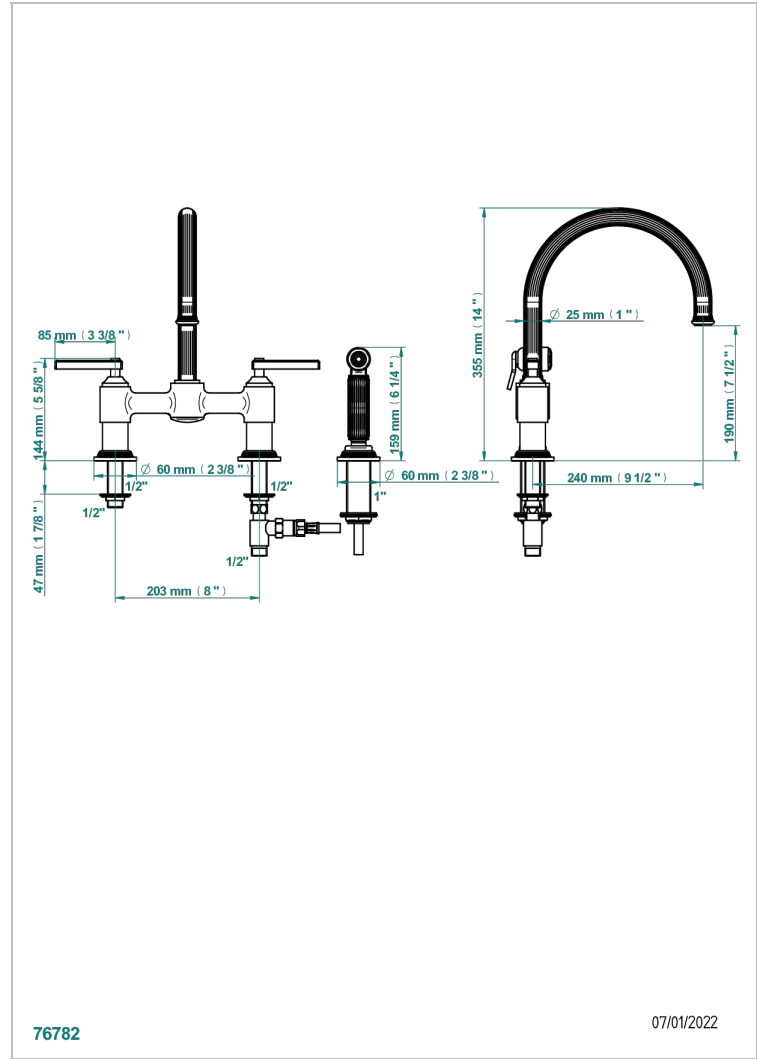

GRAND CENTRAL BLACK ONYX WITH LEVER

U9N-159DM

3-hole sink mixer with swivel spout and side spray

76782

07/01/2022

CHARACTERISTIC

- ACS : 22ACCLY430

STANDARDS