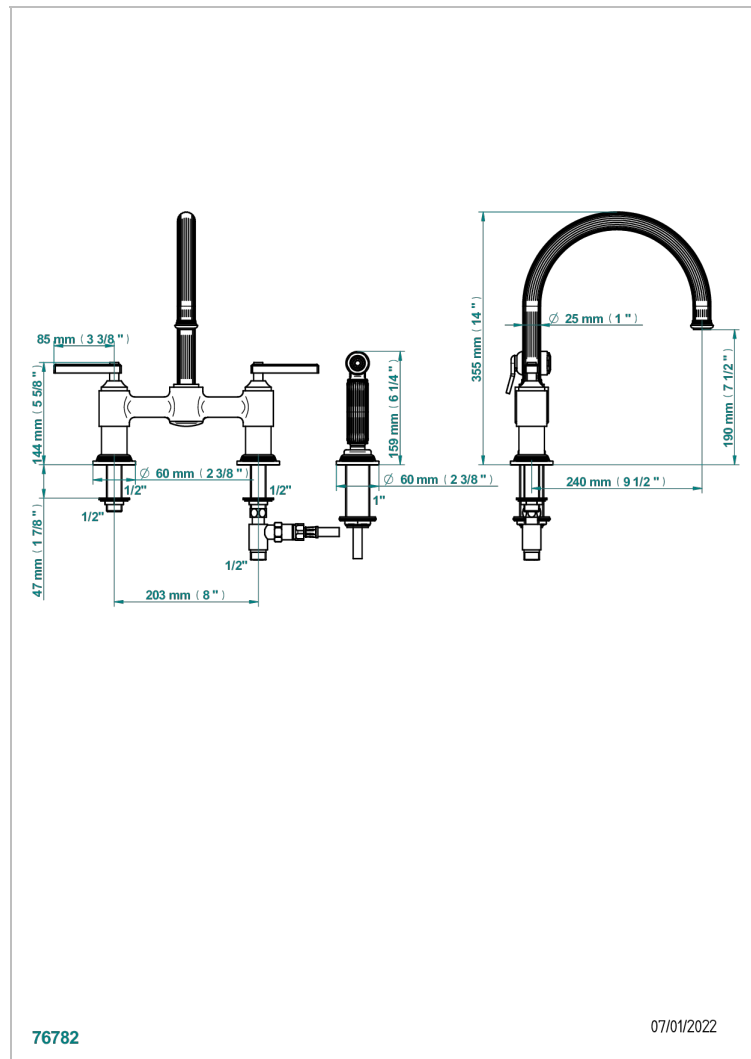

# GRAND CENTRAL BLACK ONYX WITH LEVER

U9N-159DM

3-hole sink mixer with swivel spout and side spray

76782

07/01/2022

## 特色

- ACS : 22ACCLY430