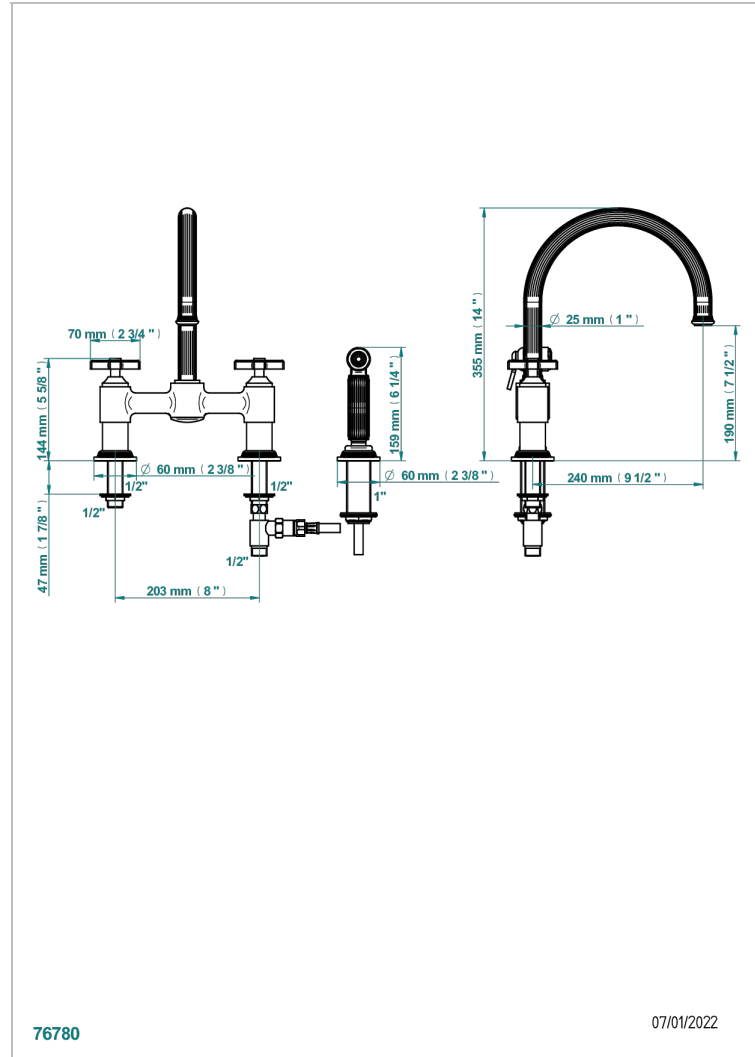

GRAND CENTRAL BLACK ONYX

U9M-159DM

3-hole sink mixer with swivel spout and side spray

76780

07/01/2022

CHARACTERISTIC

- ACS : 22ACCLY430

STANDARDS