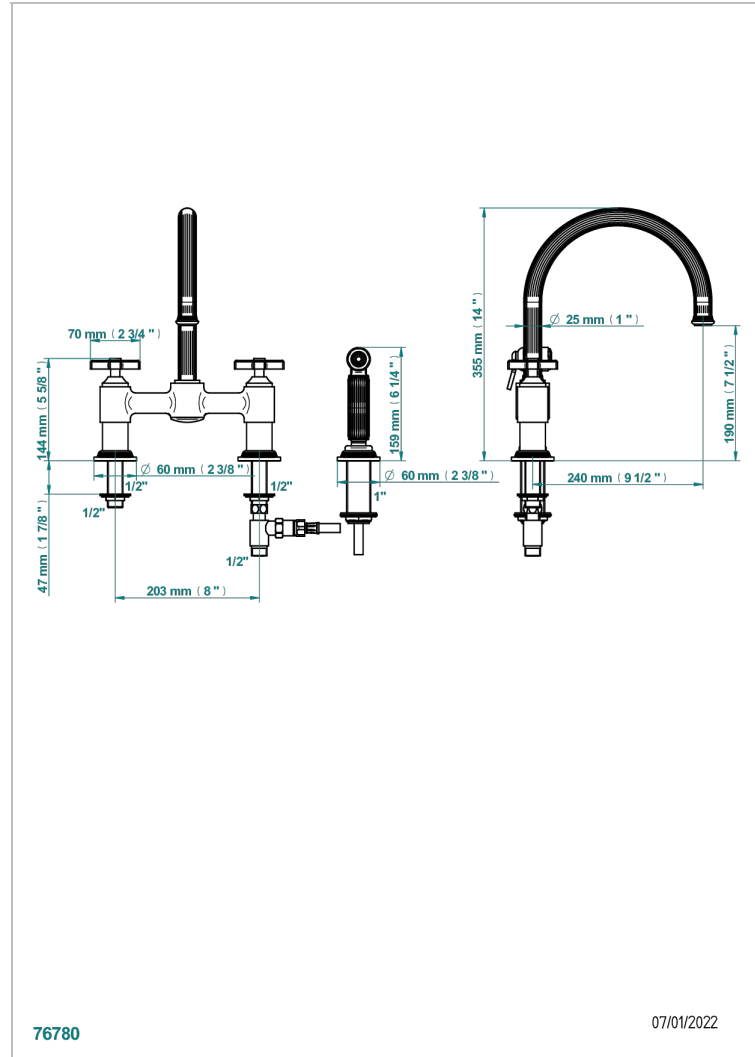

# GRAND CENTRAL BLACK ONYX

U9M-159DM

3-hole sink mixer with swivel spout and side spray

## CHARACTERISTIC

- ACS : 22ACCLY430